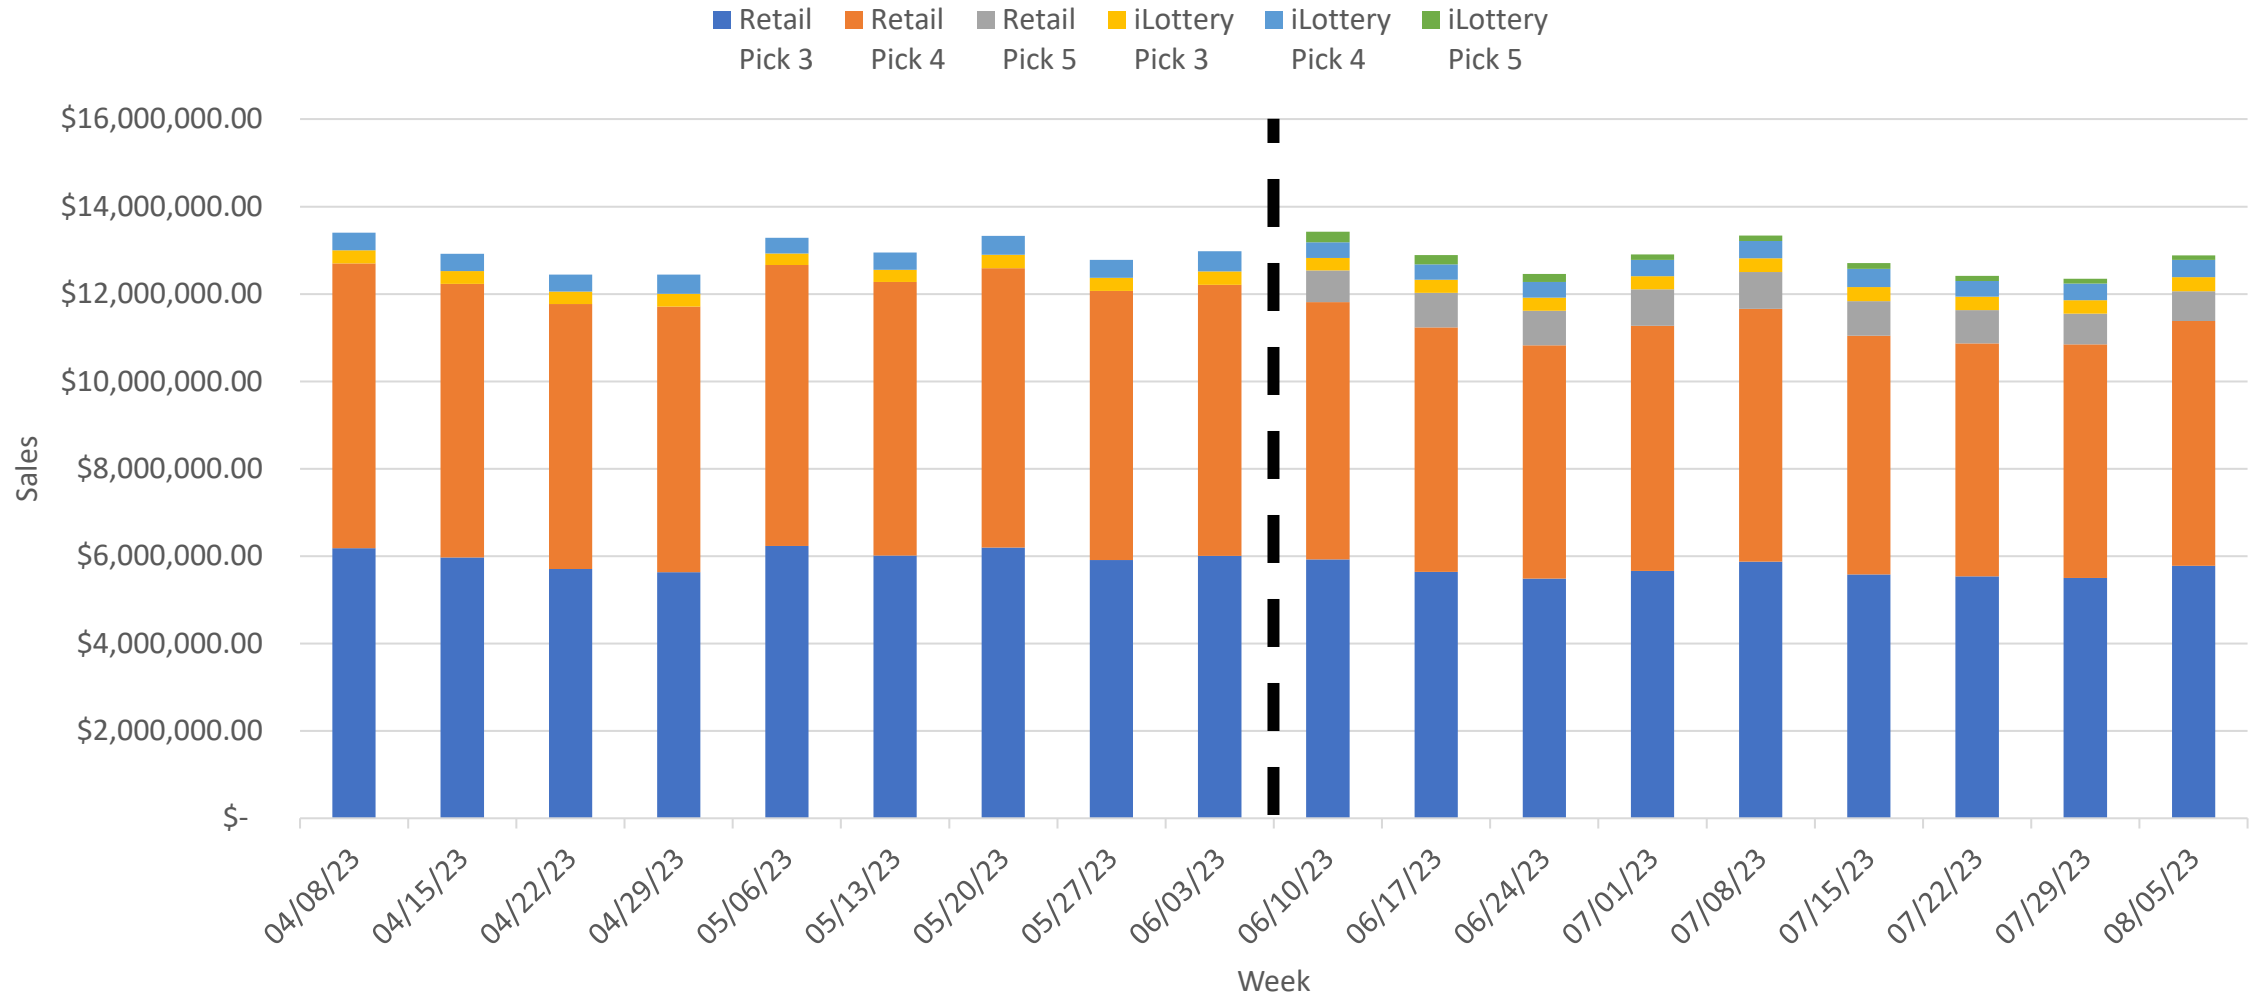

Game Expansion

Portfolio Analysis

Daily Games

Print 'n Play

Online Innovation

Jackpot Spectacular

Date	Game Name	Total Wagers
07/29/2023	Jackpot Spectacular	\$2,876,995.00
07/28/2023	Jackpot Spectacular	\$2,634,031.50
07/27/2023	Jackpot Spectacular	\$2,580,872.50
01/20/2023	The Lamp	\$2,563,364.00
06/02/2023	The Lamp	\$2,361,994.50
03/15/2023	Bison Stampede	\$2,353,085.00
12/16/2022	The Lamp	\$2,336,655.50
05/18/2023	The Lamp	\$2,211,467.00
12/31/2022	The Lamp	\$2,197,776.00
07/14/2023	Jackpot Spectacular	\$2,179,366.00