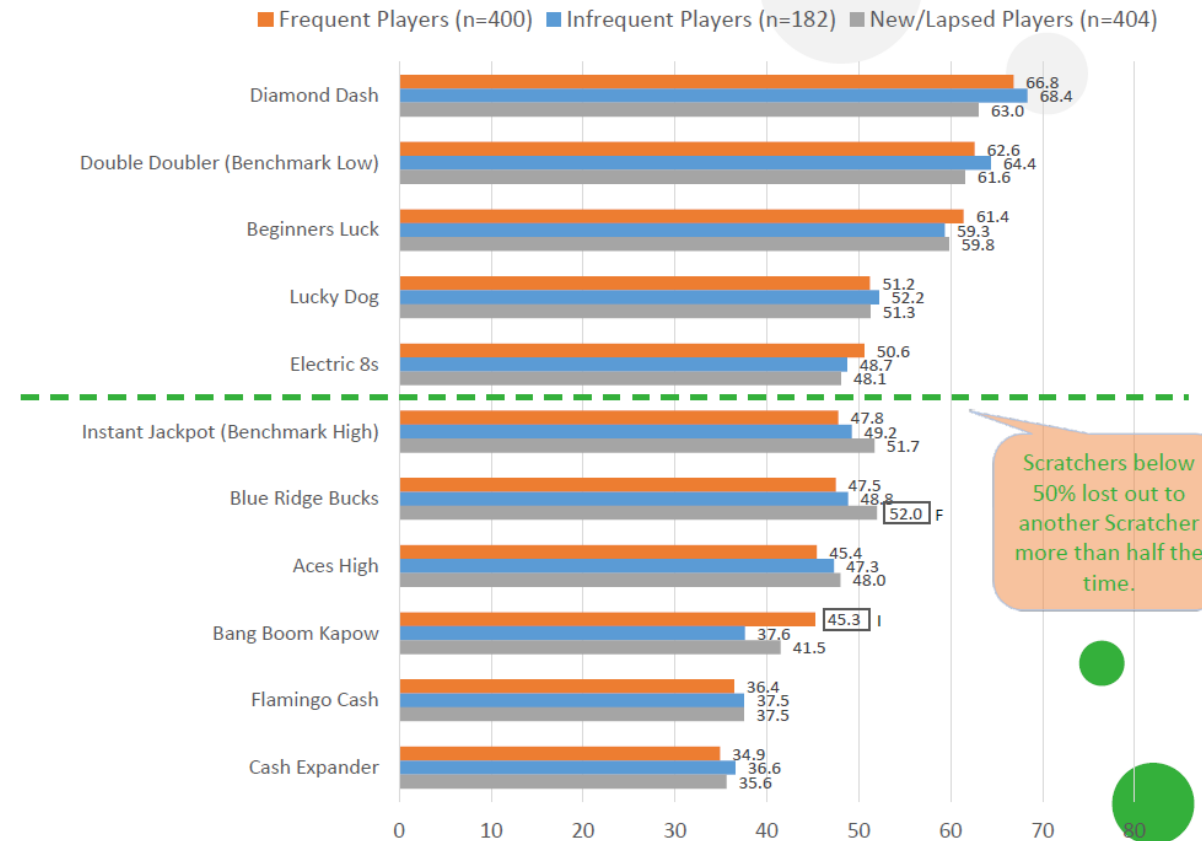

Scratcher Research