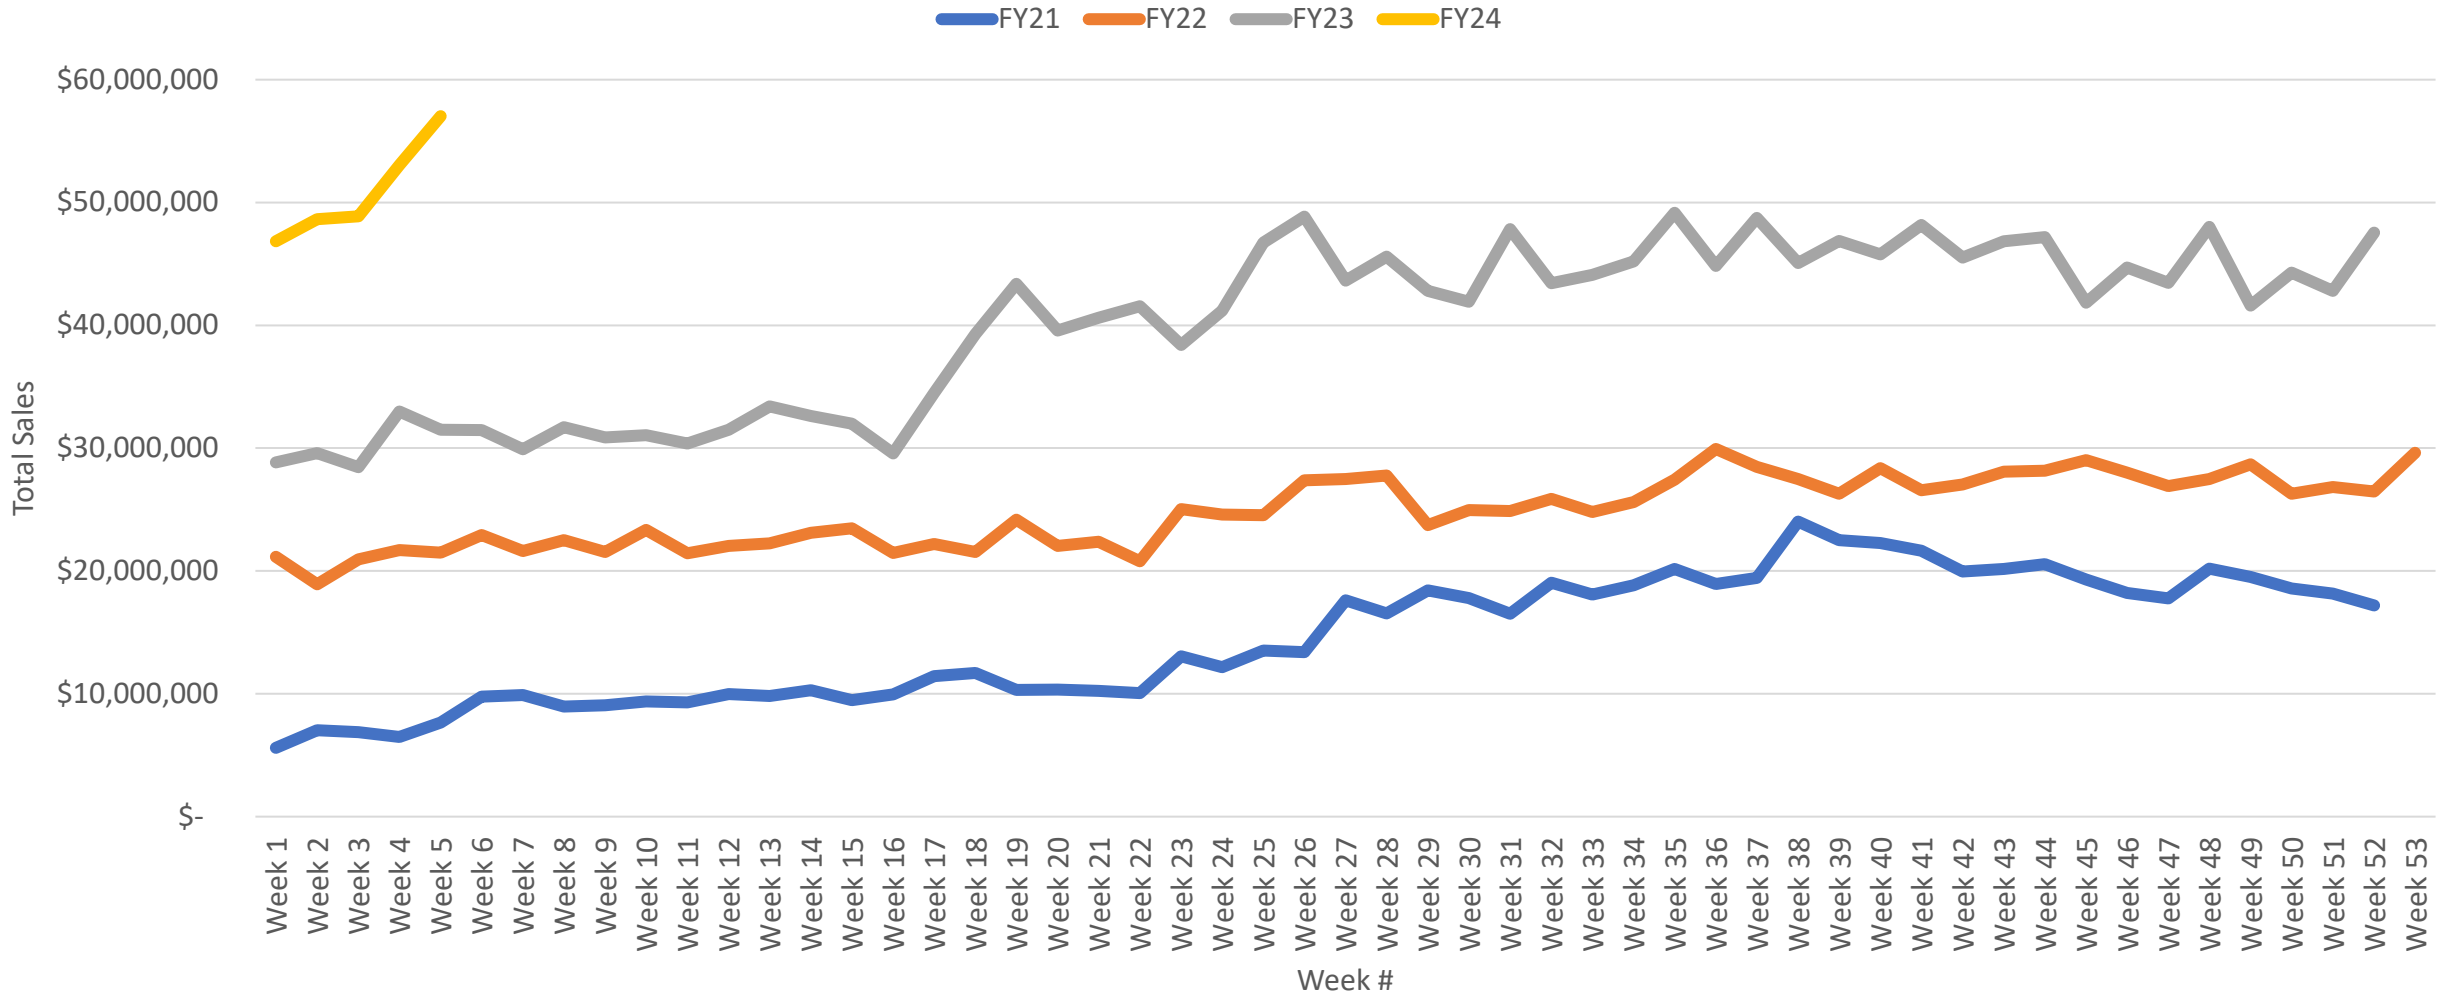

35 YEARS AND
COUNTING.

VIRGINIA LOTTERY

Games Strategy Breakout

What did we
accomplish in FY23?

Scratcher Sales

Tracking Study – Scratchers

Scratchers

Online Instant Games

■ 2X THE MONEY ■ 5X THE MONEY ■ 10X THE MONEY ■ 20X THE MONEY ■ 50X THE MONEY ■ 100X THE MONEY

\$10 Crossword

\$5 Crossword

Blackjack

Lower Price Point Availability

\$1 Scratchers

\$2 Scratchers

Licensed Properties