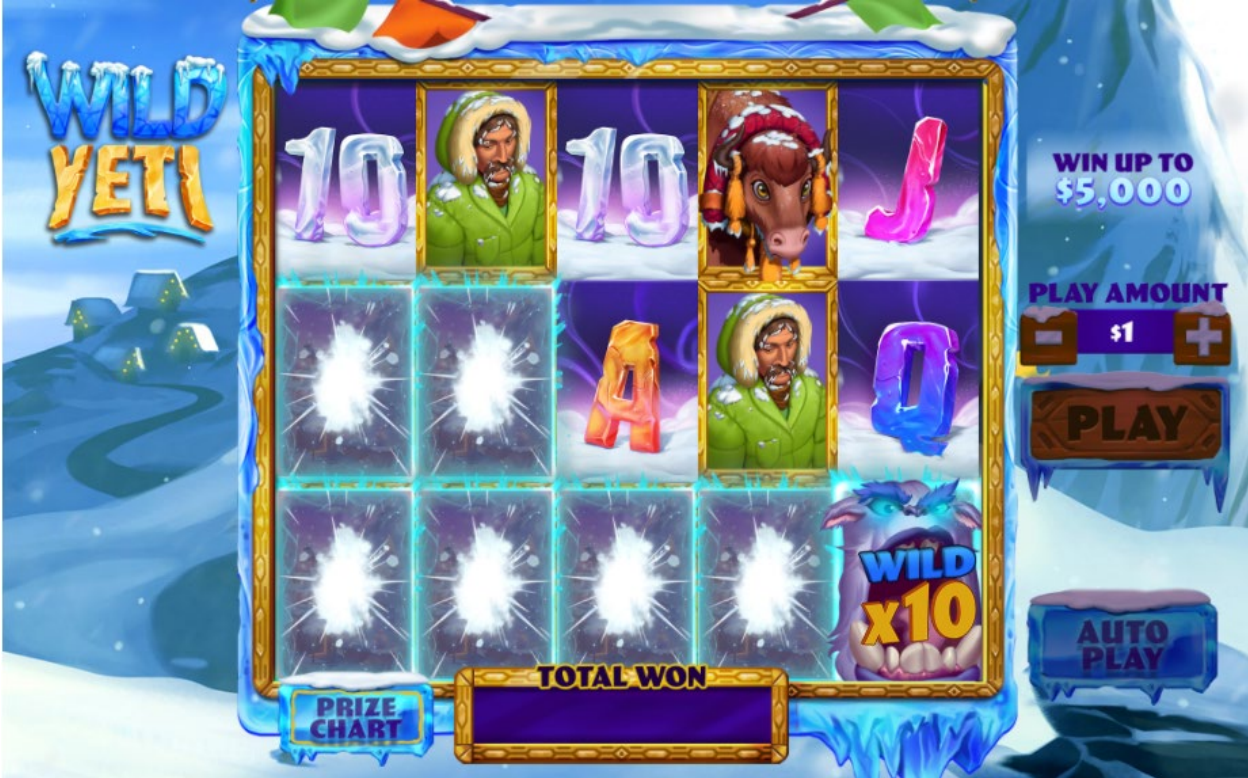

November Scratchers

\$1 Snow Much Fun

\$2 Winter Wonderbucks

\$5 Wild 10s

\$20 Virginia Millions

December Scratchers

\$1 Holiday Cash 5X

\$1 2024

\$2 Holiday Cash 10X

\$5 Holiday Cash 20X

\$10 VIP Cash

December Online & PnP

Holiday Magic

\$1 Pocket Change

print & play \$1
POCKET CHANGE
WIN UP TO \$5,000

	YOUR CHANGE				PRIZE
POCKET 1	20¢	15¢	10¢	50¢	\$5
POCKET 2	10¢	35¢	5¢	25¢	\$250
POCKET 3	15¢	35¢	10¢	20¢	\$10
POCKET 4	15¢	25¢	10¢	25¢	\$5,000

HOW TO PLAY
 If YOUR CHANGE adds up to \$1.00 or more in the same POCKET, win the PRIZE shown for that POCKET. Each POCKET plays separately.

Wild Yeti

January Scratchers

\$2 Year of the Dragon

\$3 Colorword Cash