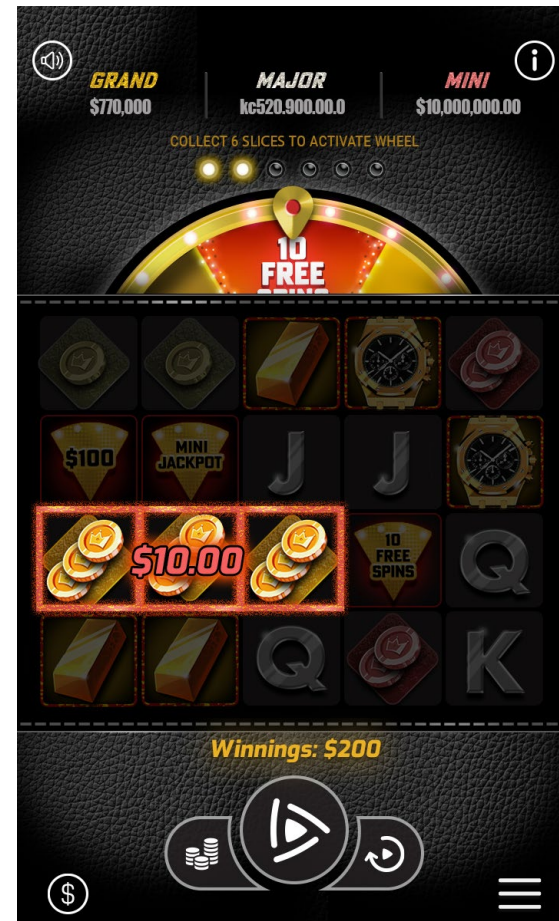

print play **bingo multiplier** $20

WIN UP TO $250,000

CALLER'S NUMBERS
B04 N42 I17 I20 N43 O73 G49
B02 I28 B11 I23 G58 B12 I30
O70 B07 G60 G48 N44 G50 O63
I24 B10 O68 I26 B08 G55 O64
N38 I25 N45 O75 I18 B06

YOUR CARD 1
LINE = $20 4 CORNERS = $100
X = $2,500

B	I	N	G	O
11	17	5X	48	66
14	26	32	50	73
04	30	FREE	52	65
09	21	43	49	74
15	28	41	58	62

YOUR CARD 2
LINE = $30 4 CORNERS = $250
X = $5,000

B I N G O

Wheel of Bonuses