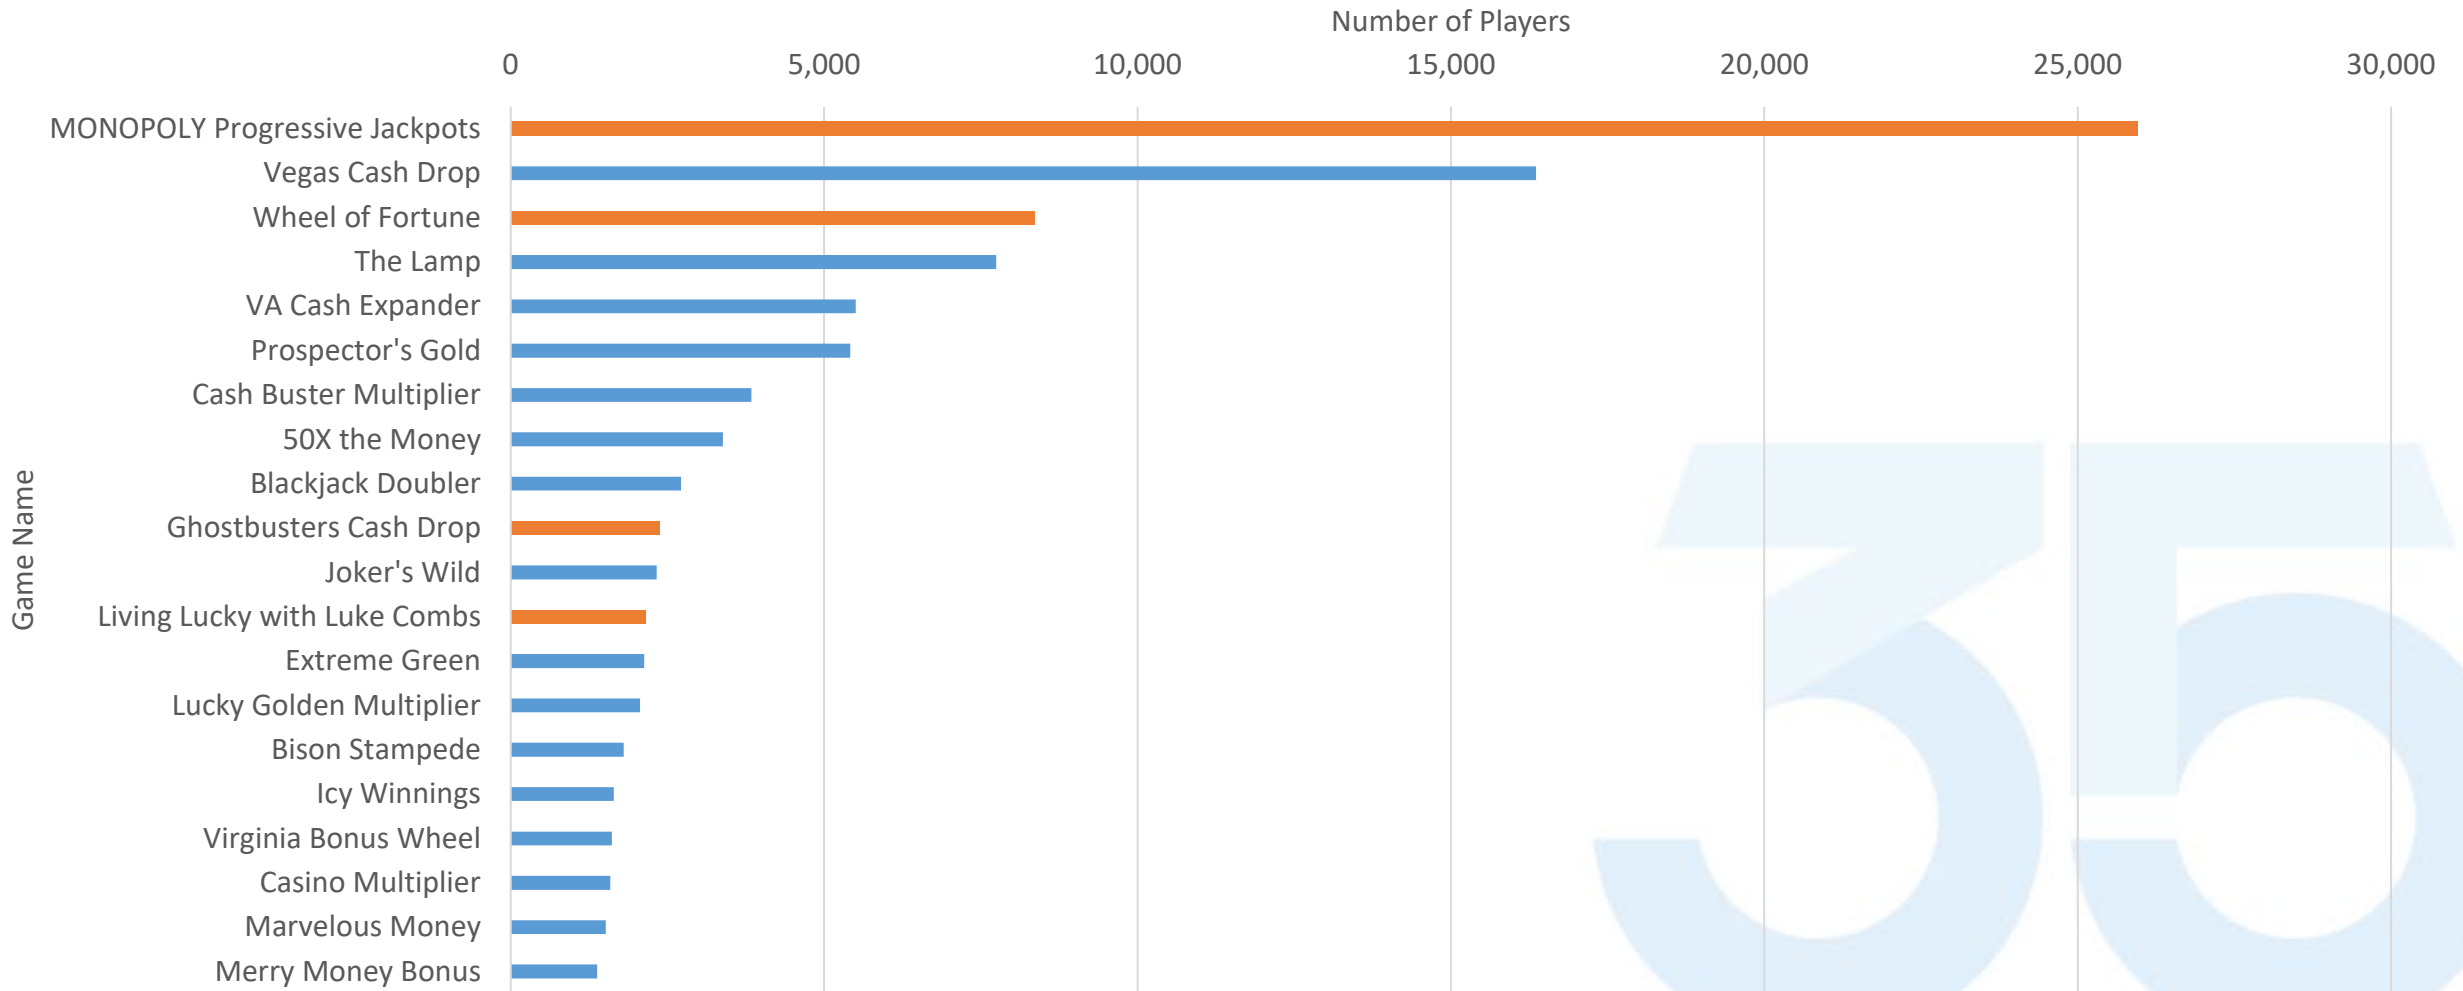

■ 2X THE MONEY ■ 5X THE MONEY ■ 10X THE MONEY ■ 20X THE MONEY ■ 50X THE MONEY ■ 100X THE MONEY

\$10 Crossword

\$5 Crossword

Blackjack

Lower Price Point Availability

\$1 Scratchers

\$2 Scratchers

Licensed Properties

Luke Combs

252K entries

148K entries from the Scratcher

105K entries from the Online Instant Game

33K unique players entered

1,329 new registrants

Public Domain

Online Acquisition