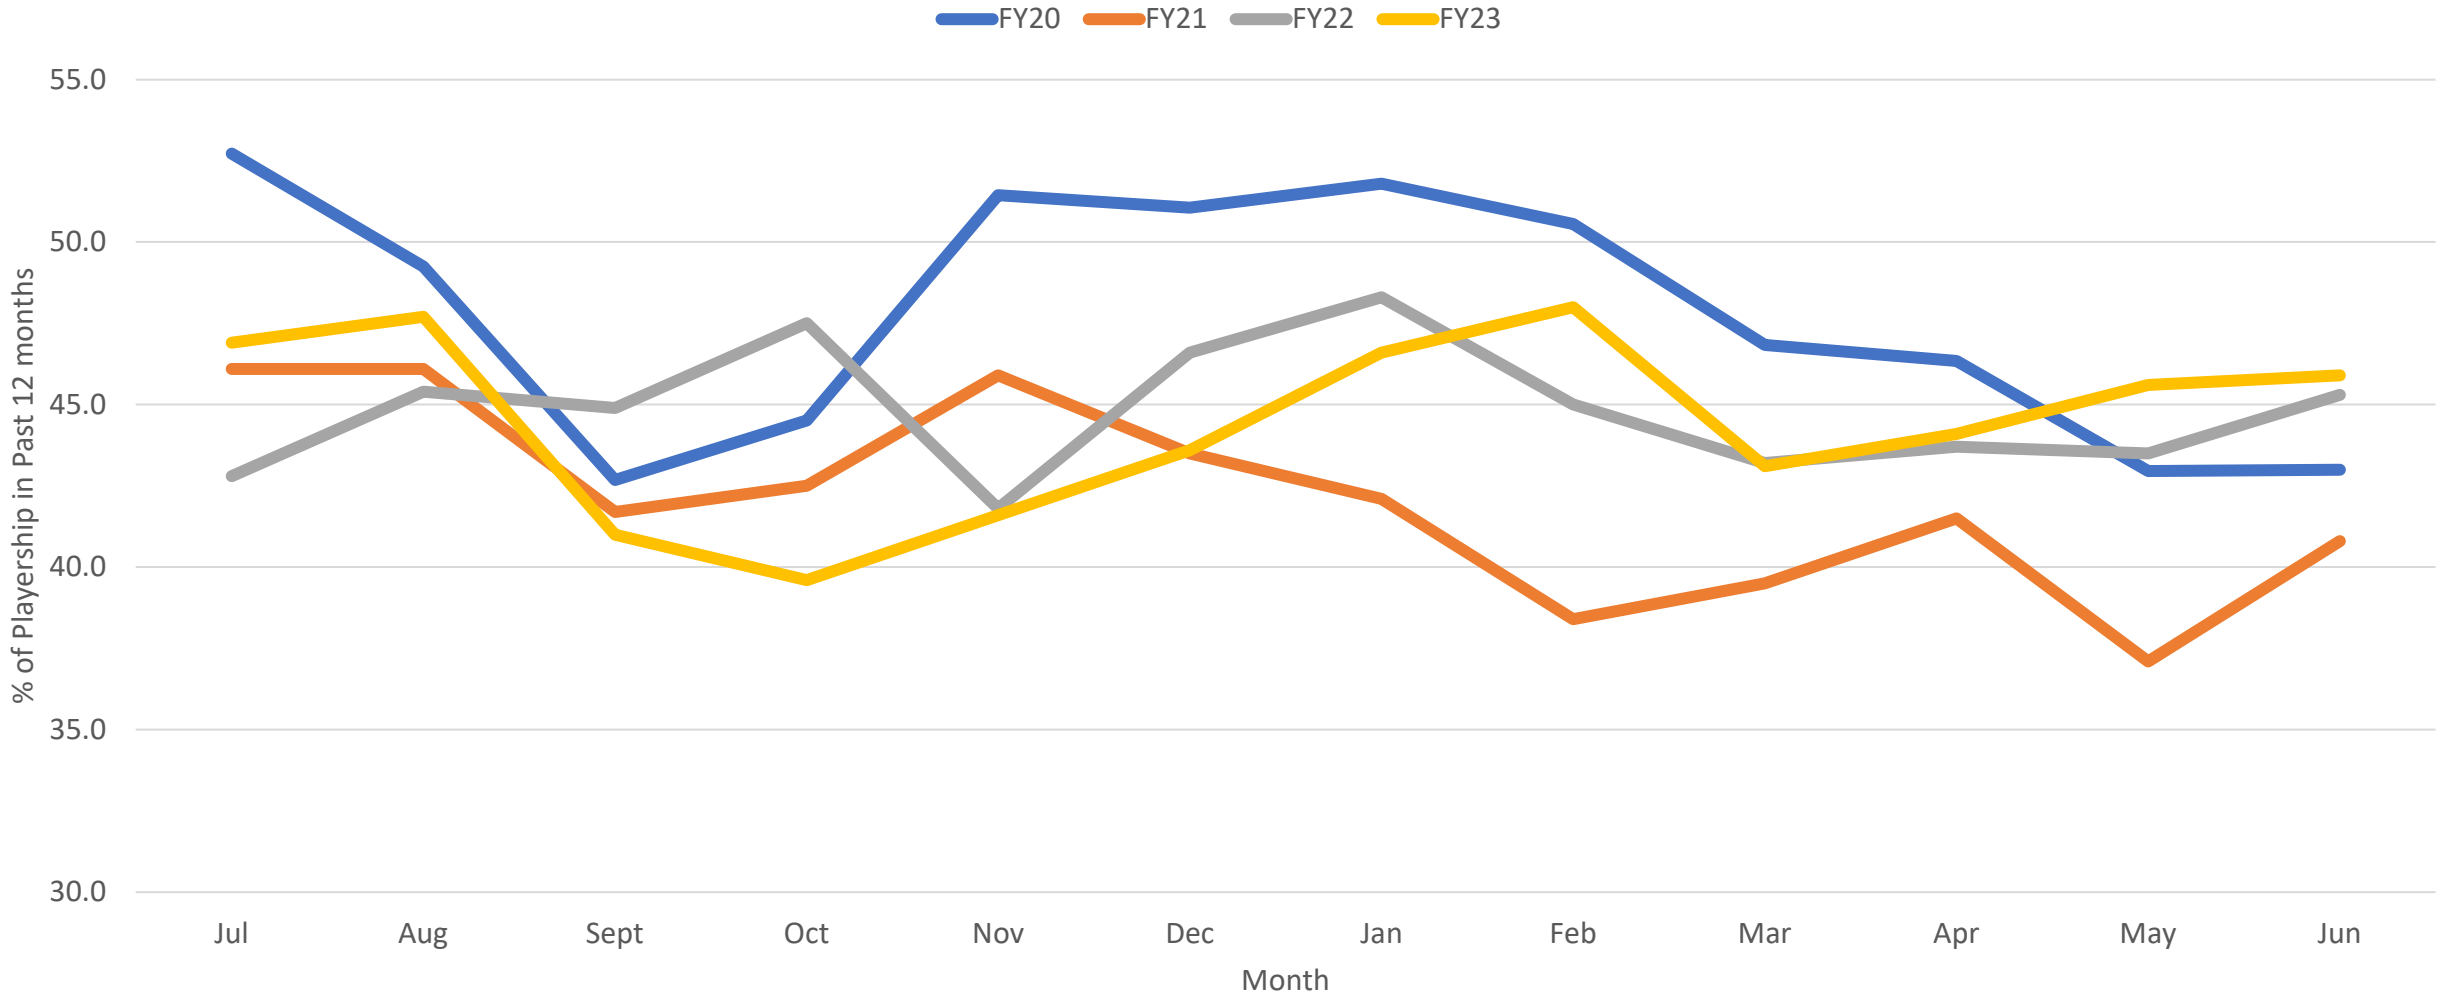

35 YEARS AND
COUNTING.

VIRGINIA LOTTERY

Games Strategy Breakout

What did we
accomplish in FY23?

Scratcher Sales

Tracking Study – Scratchers

Scratchers

Online Instant Games

■ 2X THE MONEY ■ 5X THE MONEY ■ 10X THE MONEY ■ 20X THE MONEY ■ 50X THE MONEY ■ 100X THE MONEY

\$10 Crossword

\$5 Crossword

Blackjack

Lower Price Point Availability

\$1 Scratchers

\$2 Scratchers

Licensed Properties