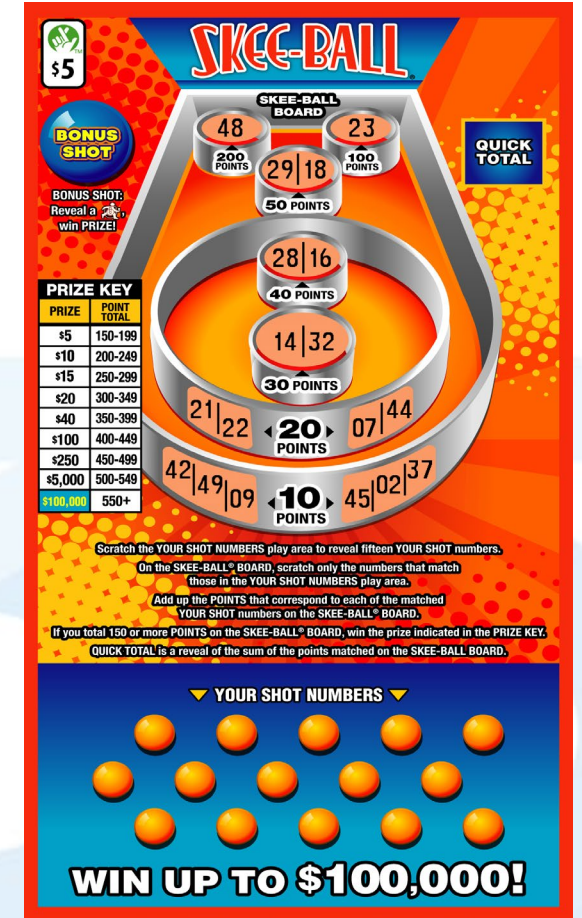

Licensed Properties

May