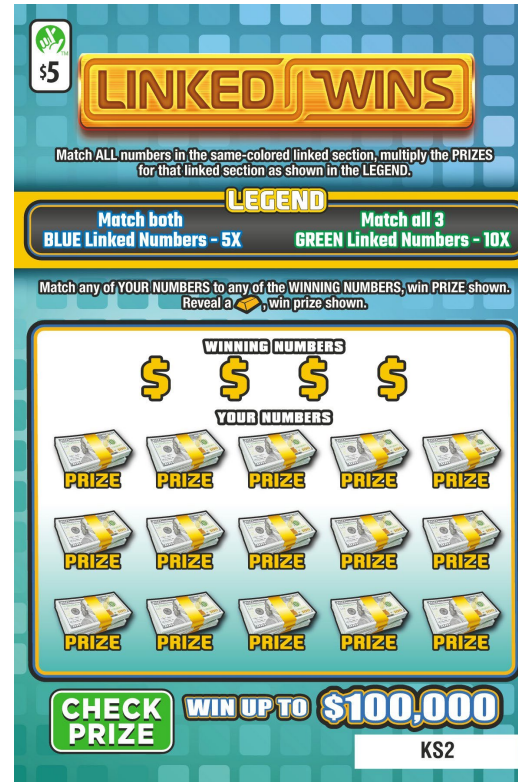

LINKED WINS

LEGEND: Match both BLUE Linked Numbers - 5X, Match all 3 GREEN Linked Numbers - 10X

Match any of YOUR NUMBERS to any of the WINNING NUMBERS, win PRIZE shown. Reveal a win prize shown.

WINNING NUMBERS: 12 18 5 10

\$3 Lucky Symbols Loteria

\$2 VIP Spins

October Scratchers

\$1 Monster Cash

\$2 Win It All

\$5 Cash to Go!

\$10 Mega Money Multiplier

October Online & PnP

\$40	\$100	\$15	\$5,000
\$15	\$40	\$5,000	\$3
\$250	\$3	\$250	\$100

HOW TO PLAY
In each GAME, match 3 identical PRIZE amounts, win that amount. EACH GAME PLAYS SEPARATELY.

Werewolf Wilds

October 16 – Cash 5

New Provider

\$2 Tic Tac Cash

Mystery in Moneytown

March Scratchers

\$1 Fast \$50s

\$2 Lucky Me Doubler

\$5 Linked Wins

\$50 500X The Money