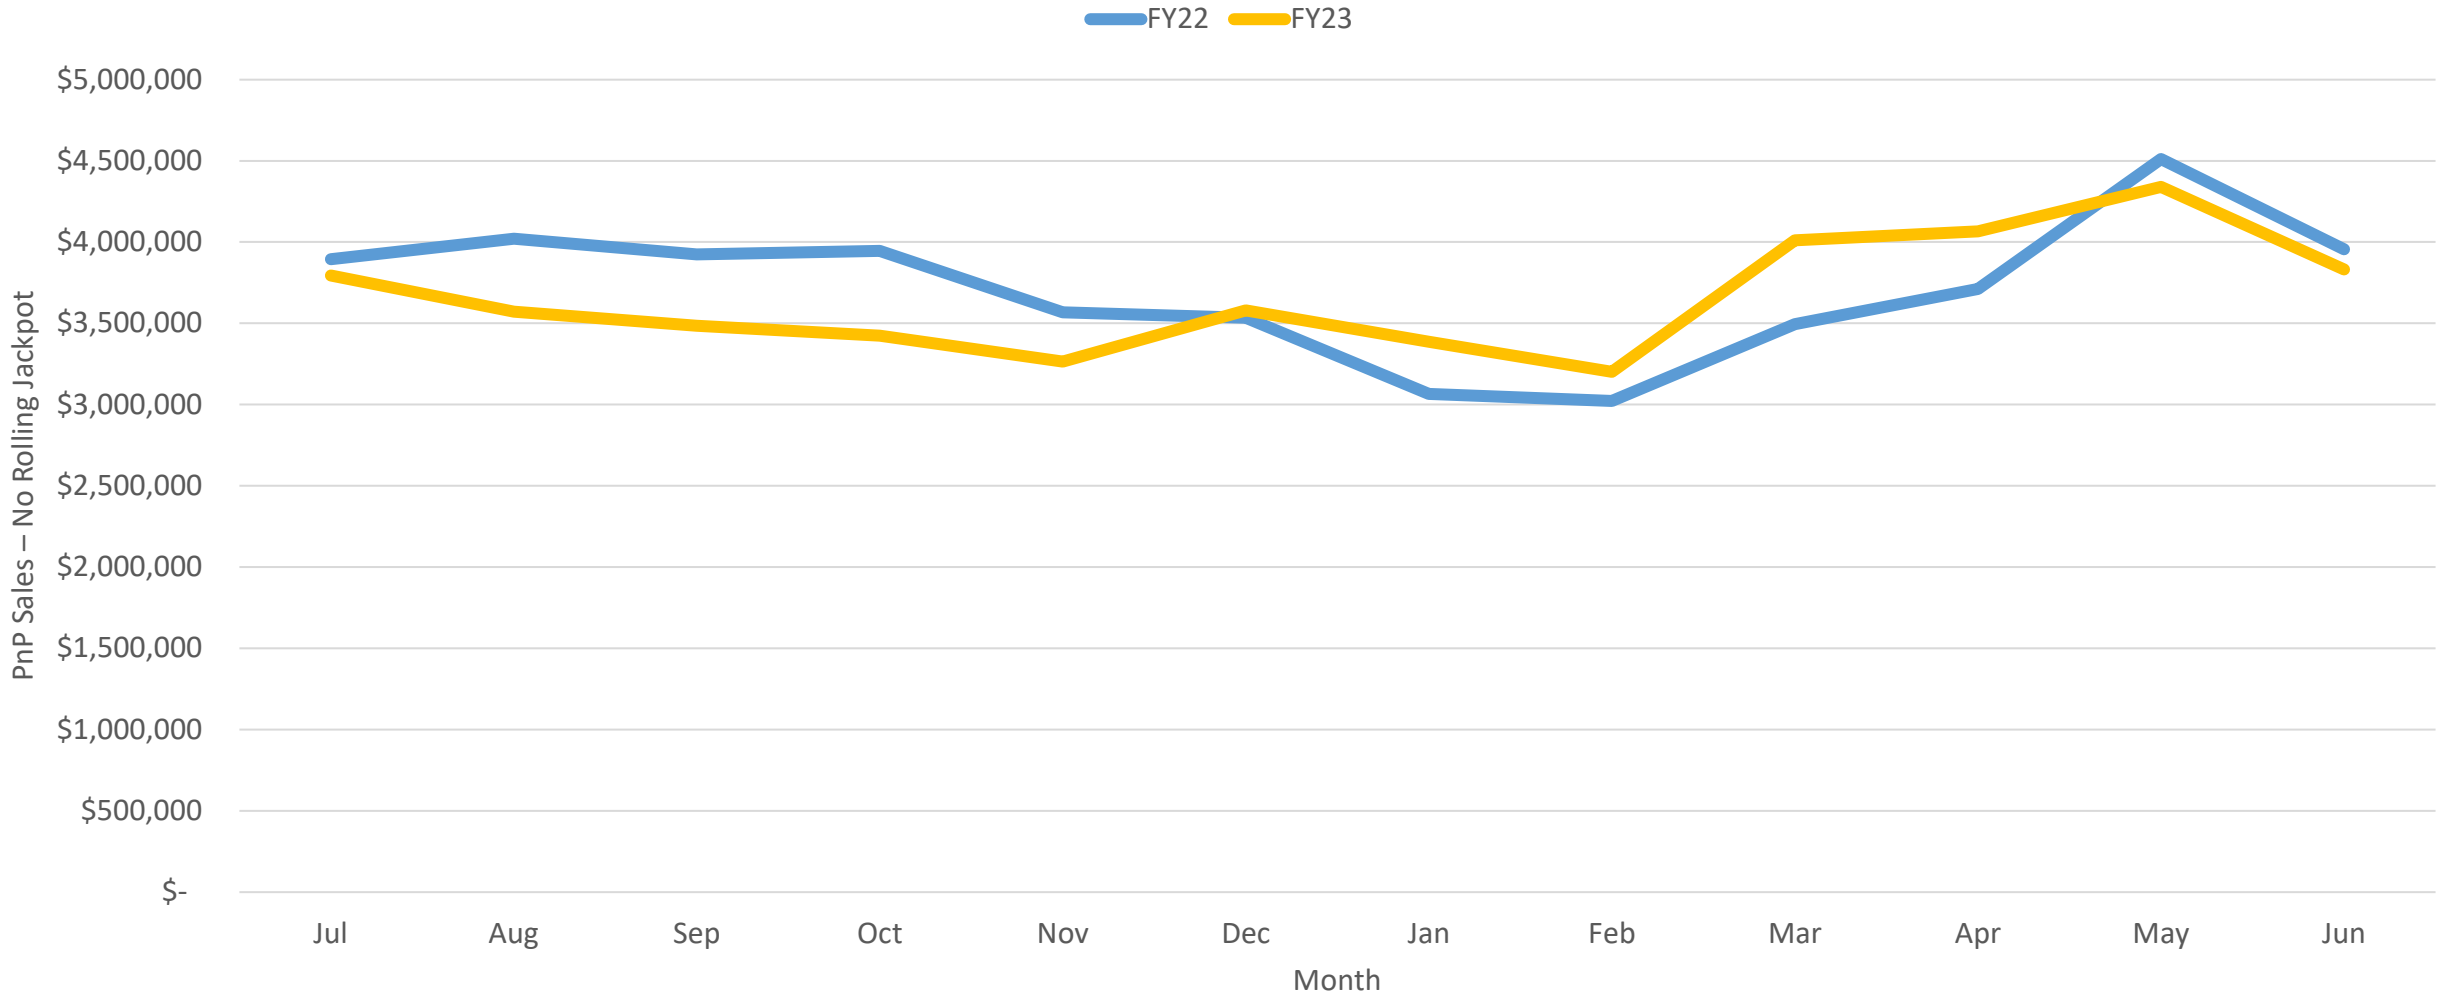

Game Expansion

Portfolio Analysis

Daily Games

Print 'n Play

Online Innovation

Jackpot Spectacular

Date	Game Name	Total Wagers
07/29/2023	Jackpot Spectacular	\$2,876,995.00
07/28/2023	Jackpot Spectacular	\$2,634,031.50
07/27/2023	Jackpot Spectacular	\$2,580,872.50
01/20/2023	The Lamp	\$2,563,364.00
06/02/2023	The Lamp	\$2,361,994.50
03/15/2023	Bison Stampede	\$2,353,085.00
12/16/2022	The Lamp	\$2,336,655.50
05/18/2023	The Lamp	\$2,211,467.00
12/31/2022	The Lamp	\$2,197,776.00
07/14/2023	Jackpot Spectacular	\$2,179,366.00