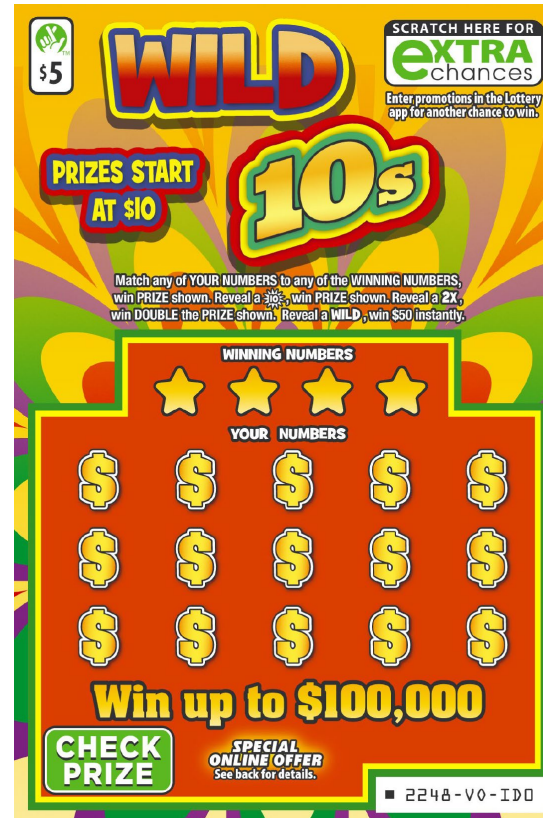

\$40	\$100	\$15	\$5,000
\$15	\$40	\$5,000	\$3
\$250	\$3	\$250	\$100

HOW TO PLAY
In each GAME, match 3 identical PRIZE amounts, win that amount. EACH GAME PLAYS SEPARATELY.

Werewolf Wilds

October 16 – Cash 5

Select five numbers from 1 to 45
Starting Jackpot – \$200,000
Base Game Price – \$1.00 per play
EZ Match Remains the Same

New Cash 5 Prize Structure		
Match	Prize	Odds (1 in)
5 of 5	Jackpot	1,221,759
4 of 5	\$200	6,109
3 of 5	\$5	156.6
2 of 5	\$1	12.4
Overall Odds		11.44

November Scratchers

\$1 Snow Much Fun

\$2 Winter Wonderbucks

\$5 Wild 10s

\$20 Virginia Millions

December Scratchers

\$1 Holiday Cash 5X

\$1 2024

\$2 Holiday Cash 10X

\$5 Holiday Cash 20X

\$10 VIP Cash

December Online & PnP

Holiday Magic

\$1 Pocket Change

print & play \$1
POCKET CHANGE
WIN UP TO \$5,000

	YOUR CHANGE				PRIZE
POCKET 1	20¢	15¢	10¢	50¢	\$5
POCKET 2	10¢	35¢	5¢	25¢	\$250
POCKET 3	15¢	35¢	10¢	20¢	\$10
POCKET 4	15¢	25¢	10¢	25¢	\$5,000