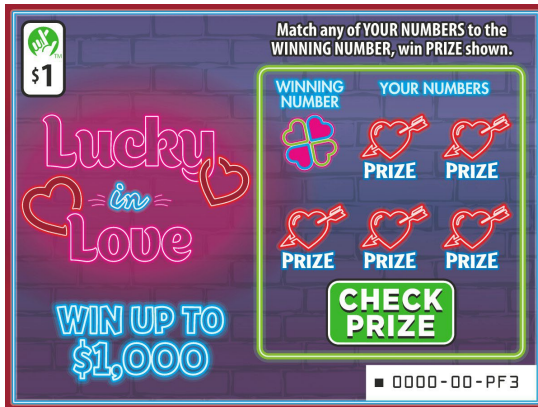

\$5 \$500K Spectacular

\$20 Annuity Game

January Online & PnP

Golden Dragon

\$20 Bingo Multiplier

print play **bingo multiplier** \$20

WIN UP TO \$250,000

CALLER'S NUMBERS
 B04 N42 I17 I20 N43 O73 G49
 B02 I28 B11 I23 G58 B12 I30
 O70 B07 G60 G48 N44 G50 O63
 I24 B10 O68 I26 B08 G55 O64
 N38 I25 N45 O75 I18 B06

YOUR CARD 1
 LINE = \$20 4 CORNERS = \$100
 X = \$2,500

B	I	N	G	O
11	17	5X	48	66
14	26	32	50	73
04	30	FREE	52	65
09	21	43	49	74
15	28	41	58	62

YOUR CARD 2
 LINE = \$30 4 CORNERS = \$250
 X = \$5,000

B I N G O

Wheel of Bonuses

February Scratchers

\$1 Lucky in Love

\$2 Triple Dynamite 7s

\$5 Golden Ticket

\$10 \$500 Cash in Hand

February Online & PnP

Golden Ticket

New Provider

\$2 Tic Tac Cash

Mystery in Moneytown

March Scratchers

\$1 Fast \$50s

\$2 Lucky Me Doubler

\$5 Linked Wins

\$50 500X The Money