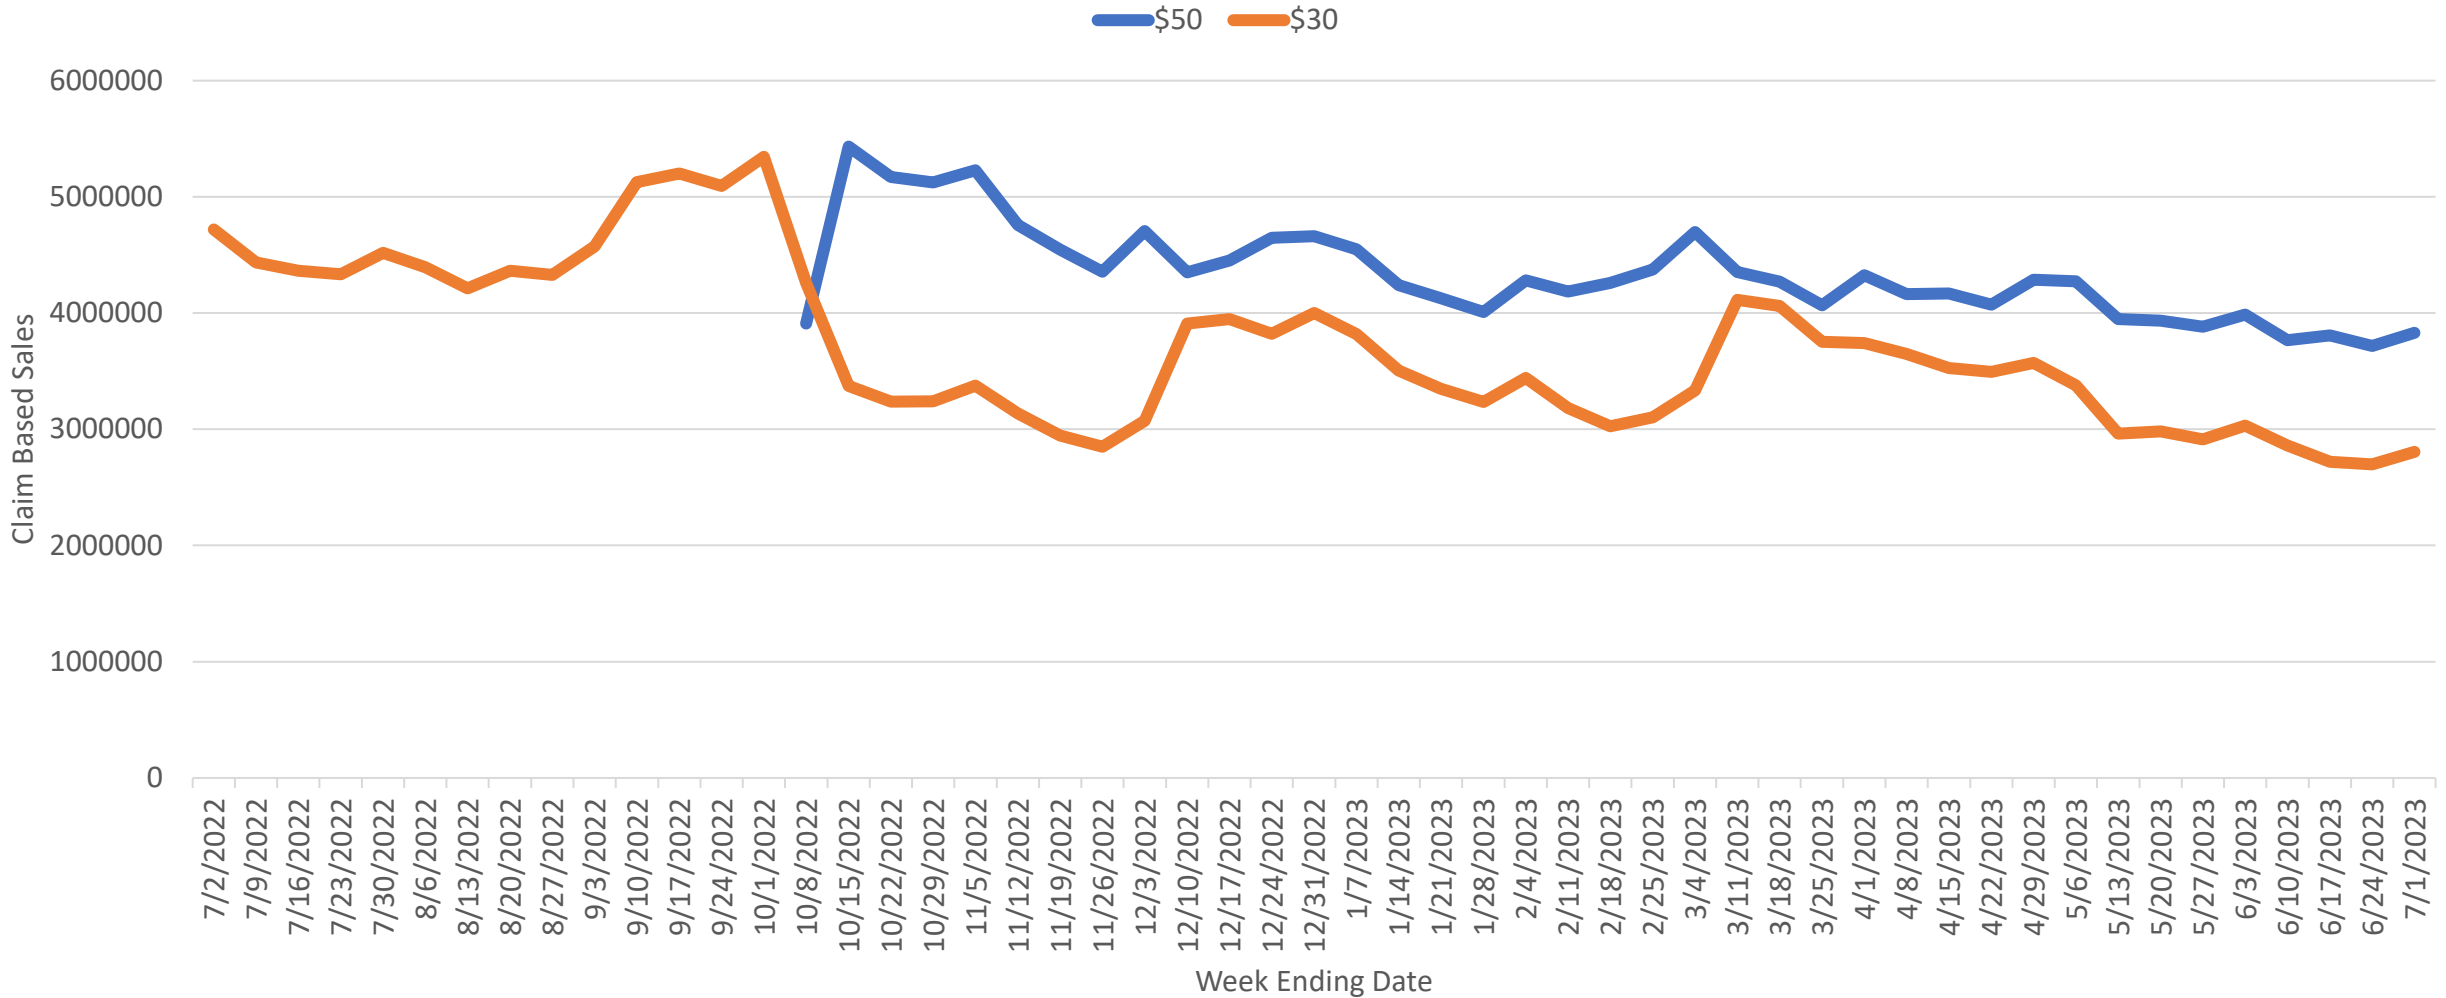

$50 Scratcher