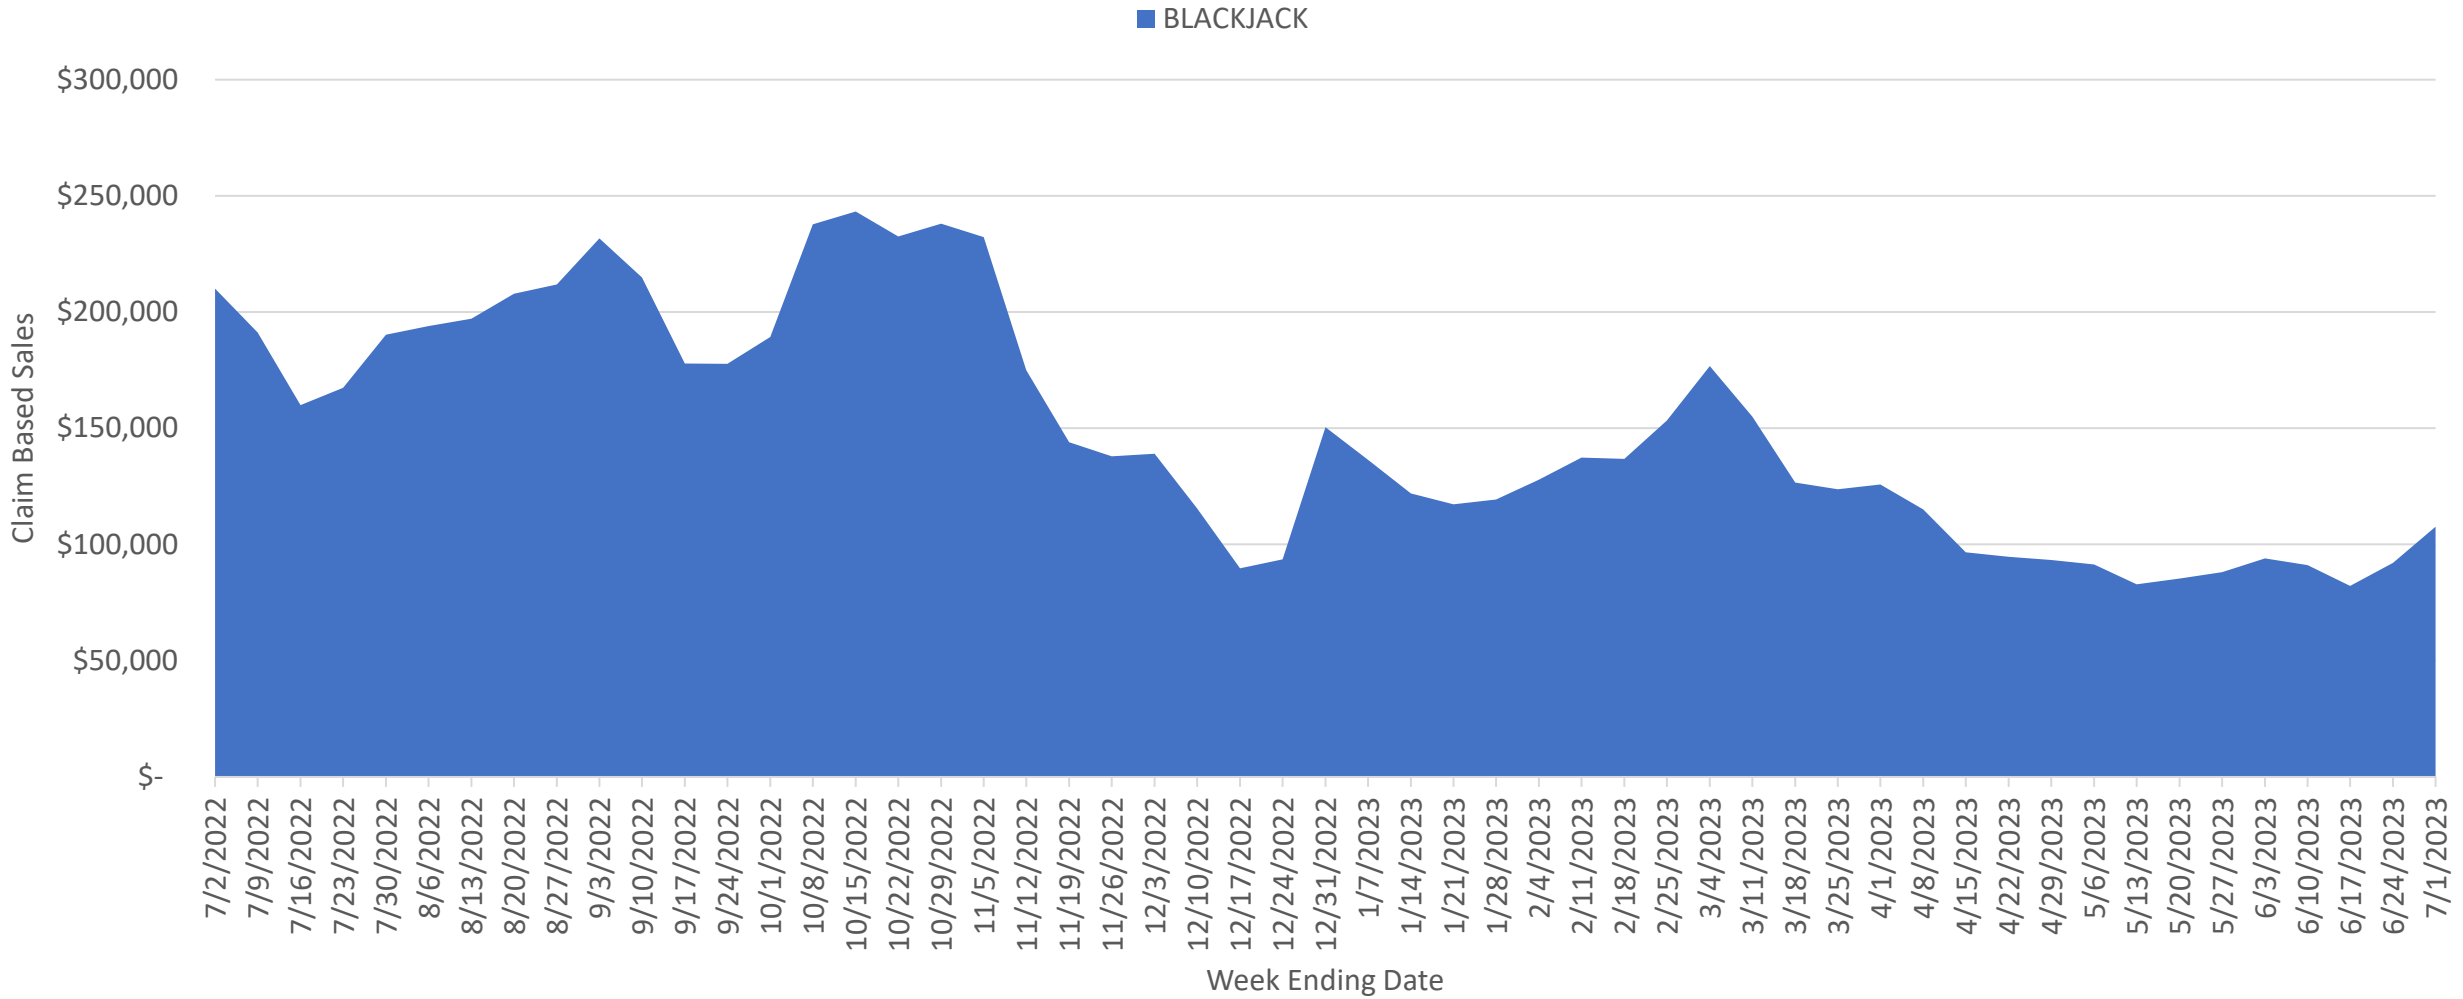

■ 2X THE MONEY ■ 5X THE MONEY ■ 10X THE MONEY ■ 20X THE MONEY ■ 50X THE MONEY ■ 100X THE MONEY

\$10 Crossword

\$5 Crossword

Blackjack

Lower Price Point Availability

\$1 Scratchers

\$2 Scratchers

Licensed Properties

Luke Combs

252K entries

148K entries from the Scratcher

105K entries from the Online Instant Game

33K unique players entered

1,329 new registrants

Public Domain

Online Acquisition