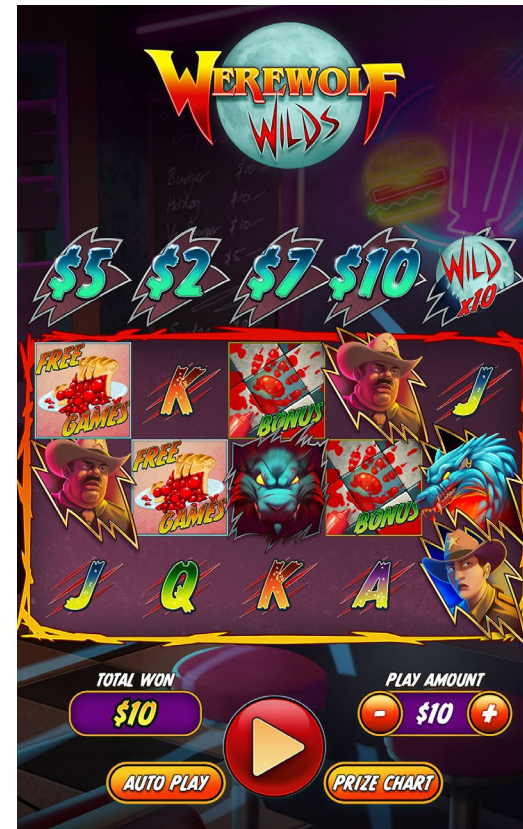

\$3 Lucky Symbols Loteria

\$2 VIP Spins

October Scratchers

\$1 Monster Cash

\$2 Win It All

\$5 Cash to Go!

\$10 Mega Money Multiplier

October Online & PnP

Safari Quest

\$1 2 for \$1

print play \$1

2 FOR \$1

WIN UP TO \$5,000

GAME 1

\$1	\$30	\$30	\$1
\$10	\$5	\$2	\$500
\$5,000	\$40	\$15	\$10

GAME 2

\$40	\$100	\$15	\$5,000
\$15	\$40	\$5,000	\$3
\$250	\$3	\$250	\$100

HOW TO PLAY
In each GAME, match 3 identical PRIZE amounts, win that amount. EACH GAME PLAYS SEPARATELY.

Werewolf Wilds

October 16 – Cash 5

Select five numbers from 1 to 45
Starting Jackpot – \$200,000
Base Game Price – \$1.00 per play
EZ Match Remains the Same

New Cash 5 Prize Structure		
Match	Prize	Odds (1 in)
5 of 5	Jackpot	1,221,759
4 of 5	\$200	6,109
3 of 5	\$5	156.6
2 of 5	\$1	12.4
Overall Odds		11.44