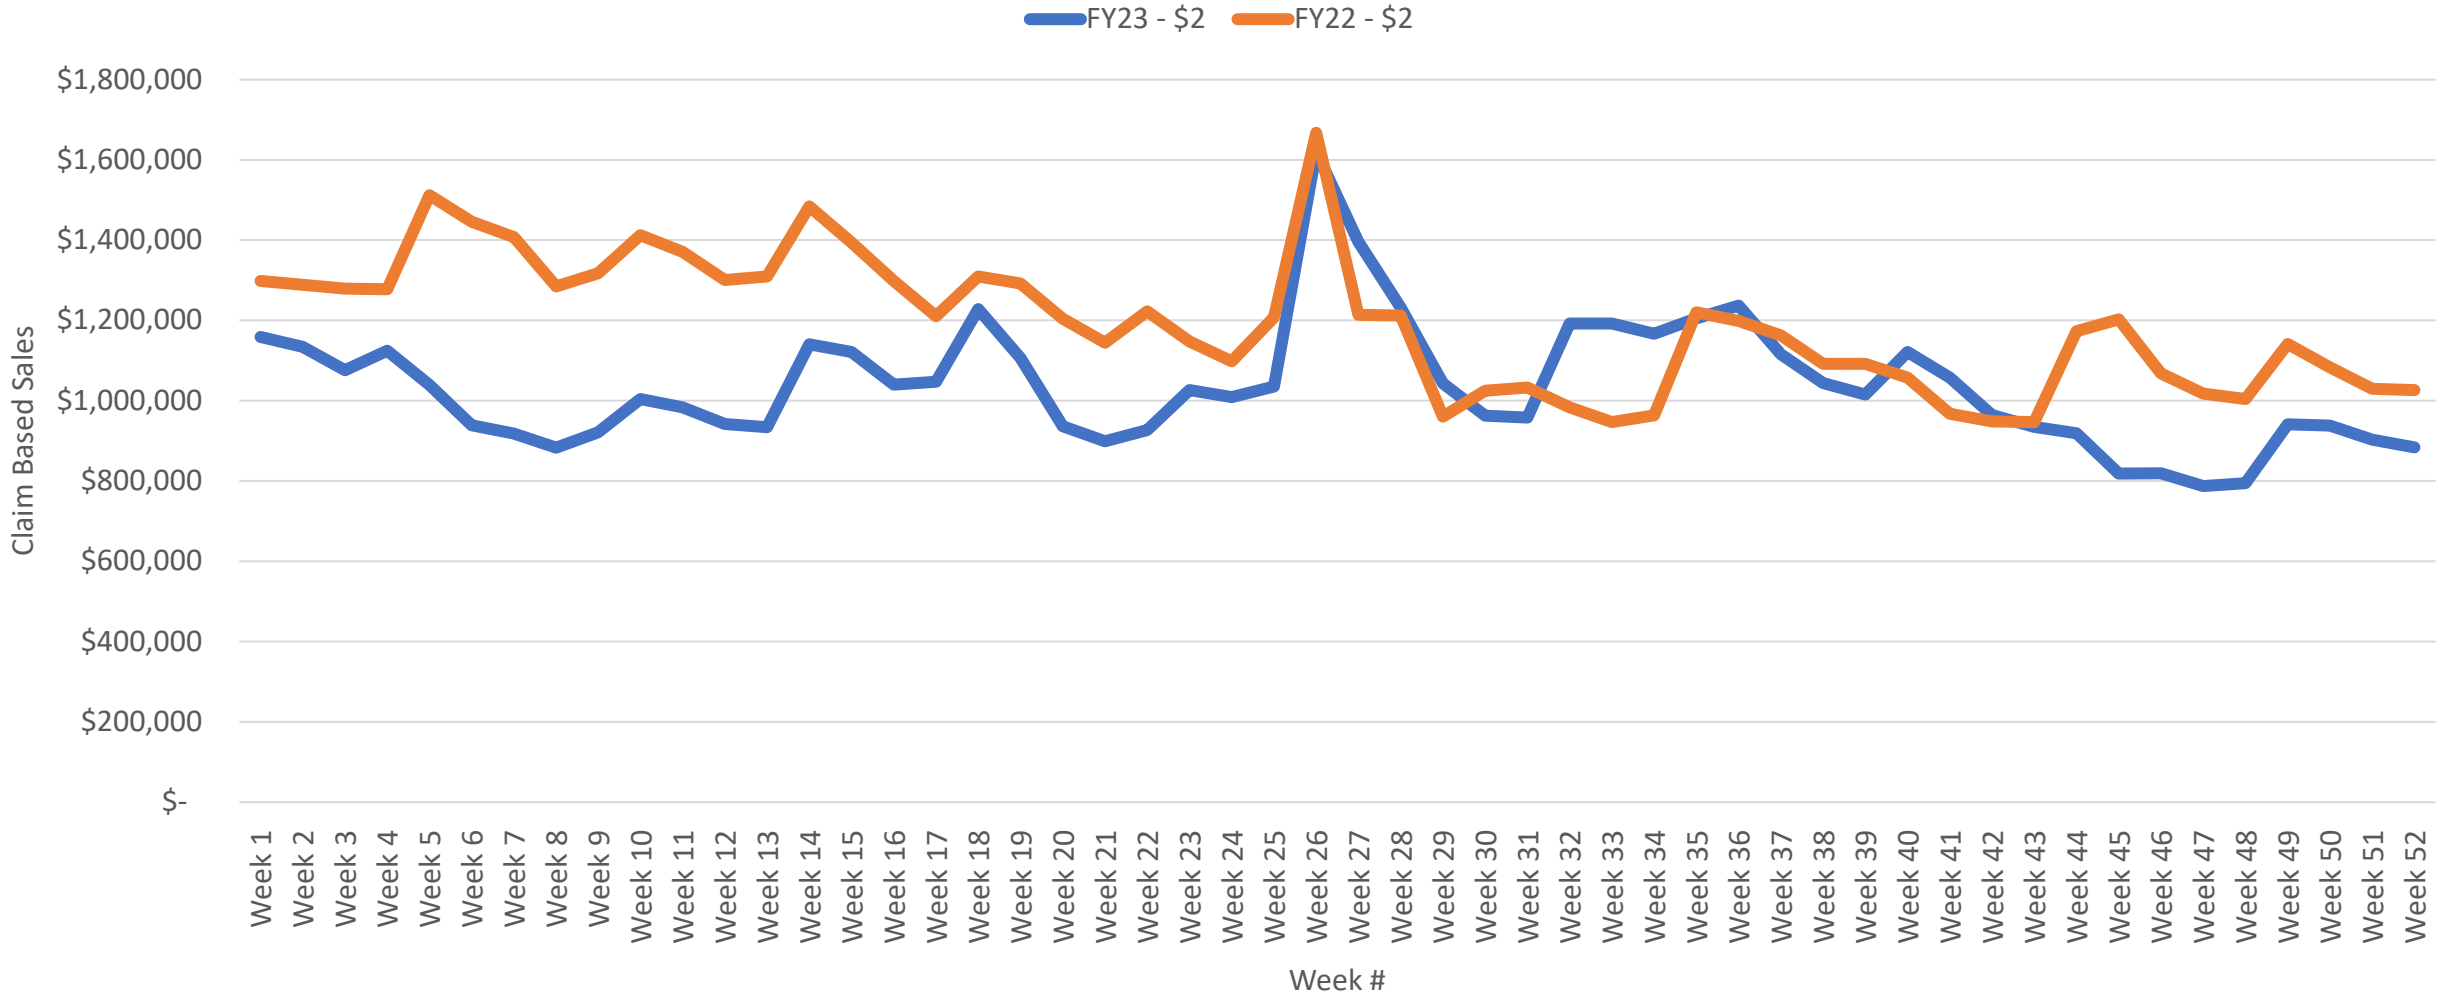

■ 2X THE MONEY ■ 5X THE MONEY ■ 10X THE MONEY ■ 20X THE MONEY ■ 50X THE MONEY ■ 100X THE MONEY

\$10 Crossword

\$5 Crossword

Blackjack

Lower Price Point Availability

\$1 Scratchers

\$2 Scratchers

Licensed Properties

Luke Combs

252K entries

148K entries from the Scratcher

105K entries from the Online Instant Game

33K unique players entered

1,329 new registrants

Public Domain

Online Acquisition