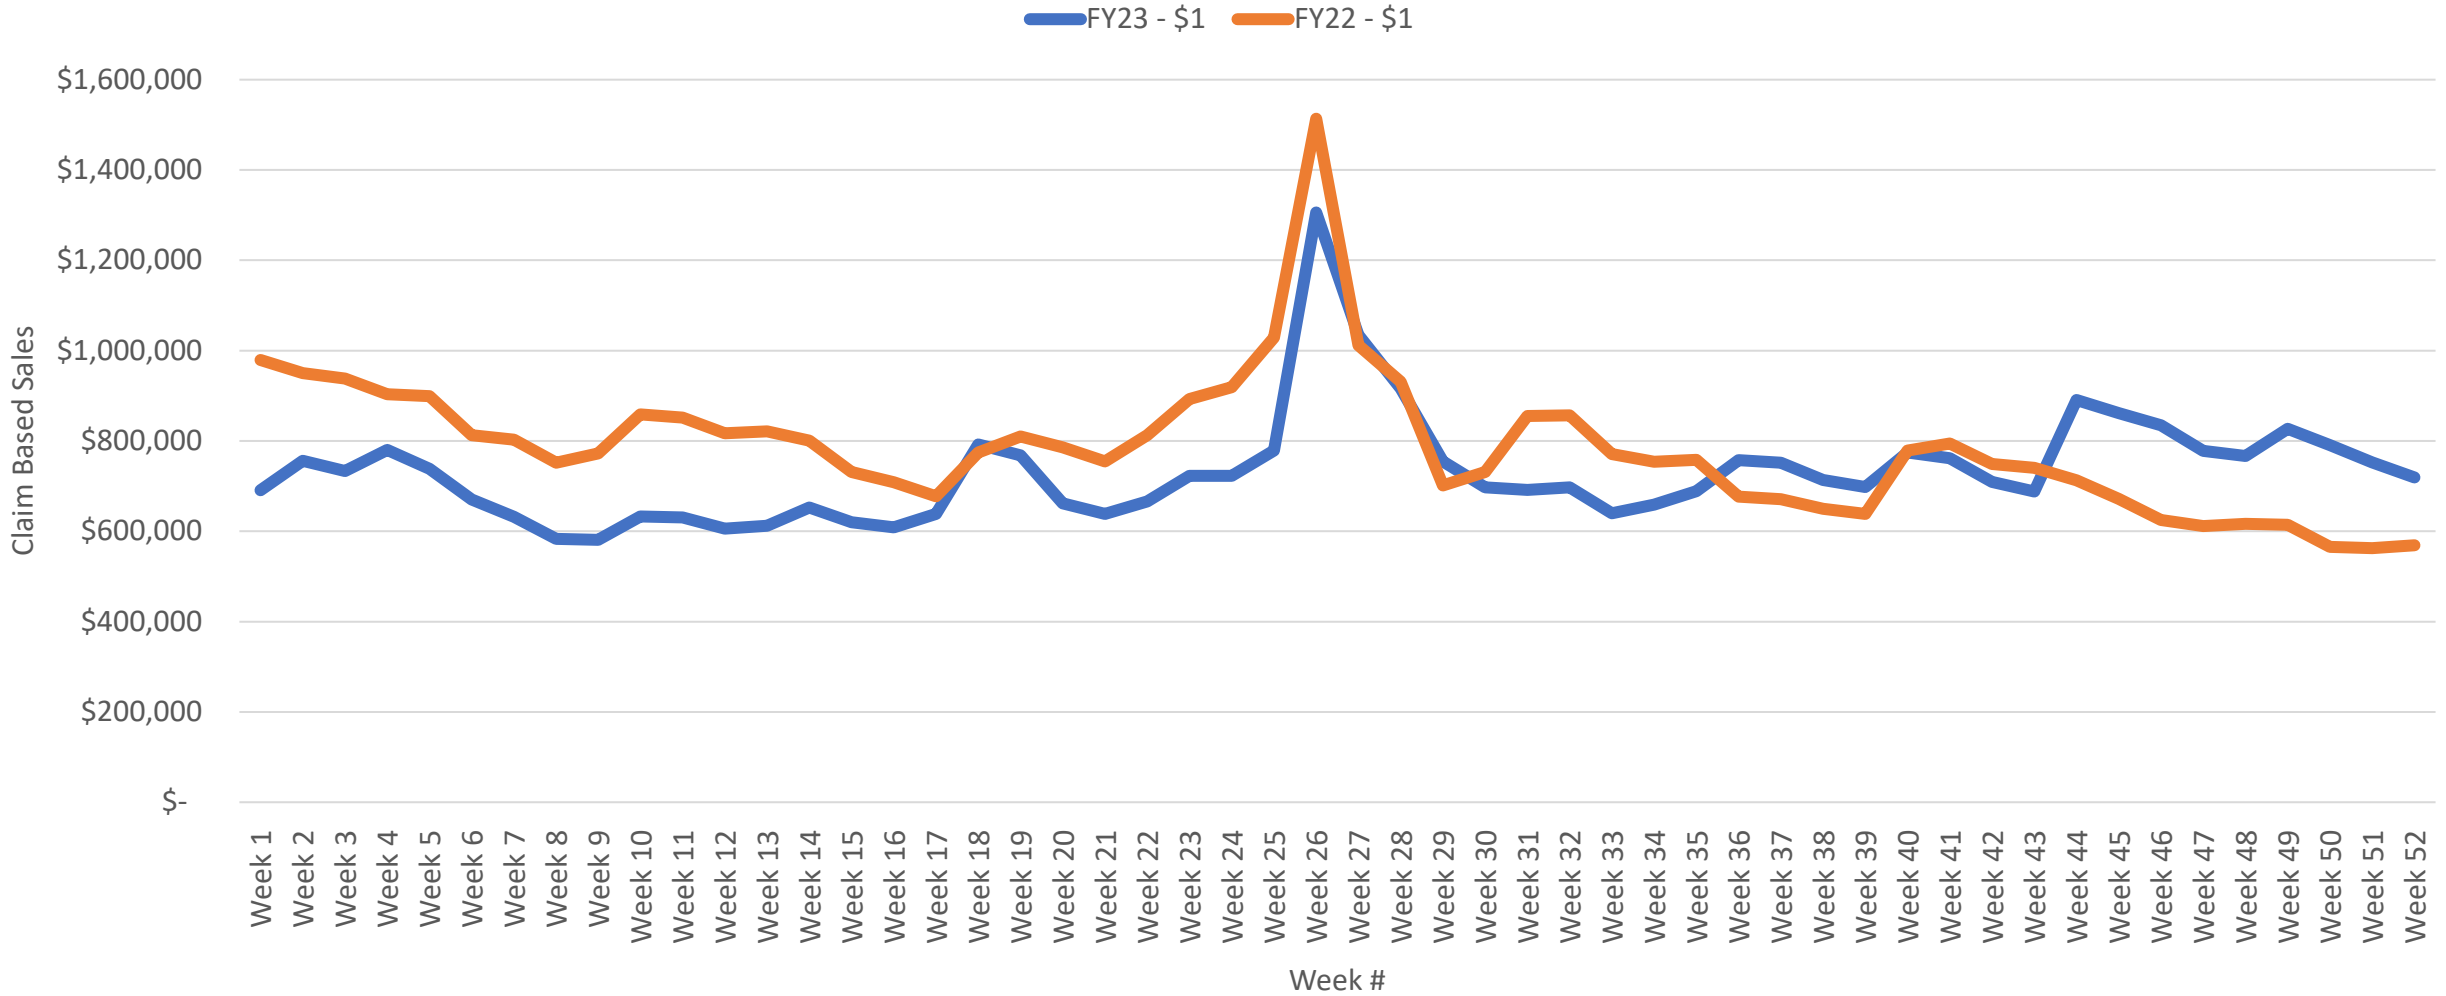

■ 2X THE MONEY ■ 5X THE MONEY ■ 10X THE MONEY ■ 20X THE MONEY ■ 50X THE MONEY ■ 100X THE MONEY

\$10 Crossword

\$5 Crossword

Blackjack

Lower Price Point Availability

\$1 Scratchers

\$2 Scratchers

Licensed Properties

Luke Combs

252K entries

148K entries from the Scratcher

105K entries from the Online Instant Game

33K unique players entered

1,329 new registrants

Public Domain

Online Acquisition