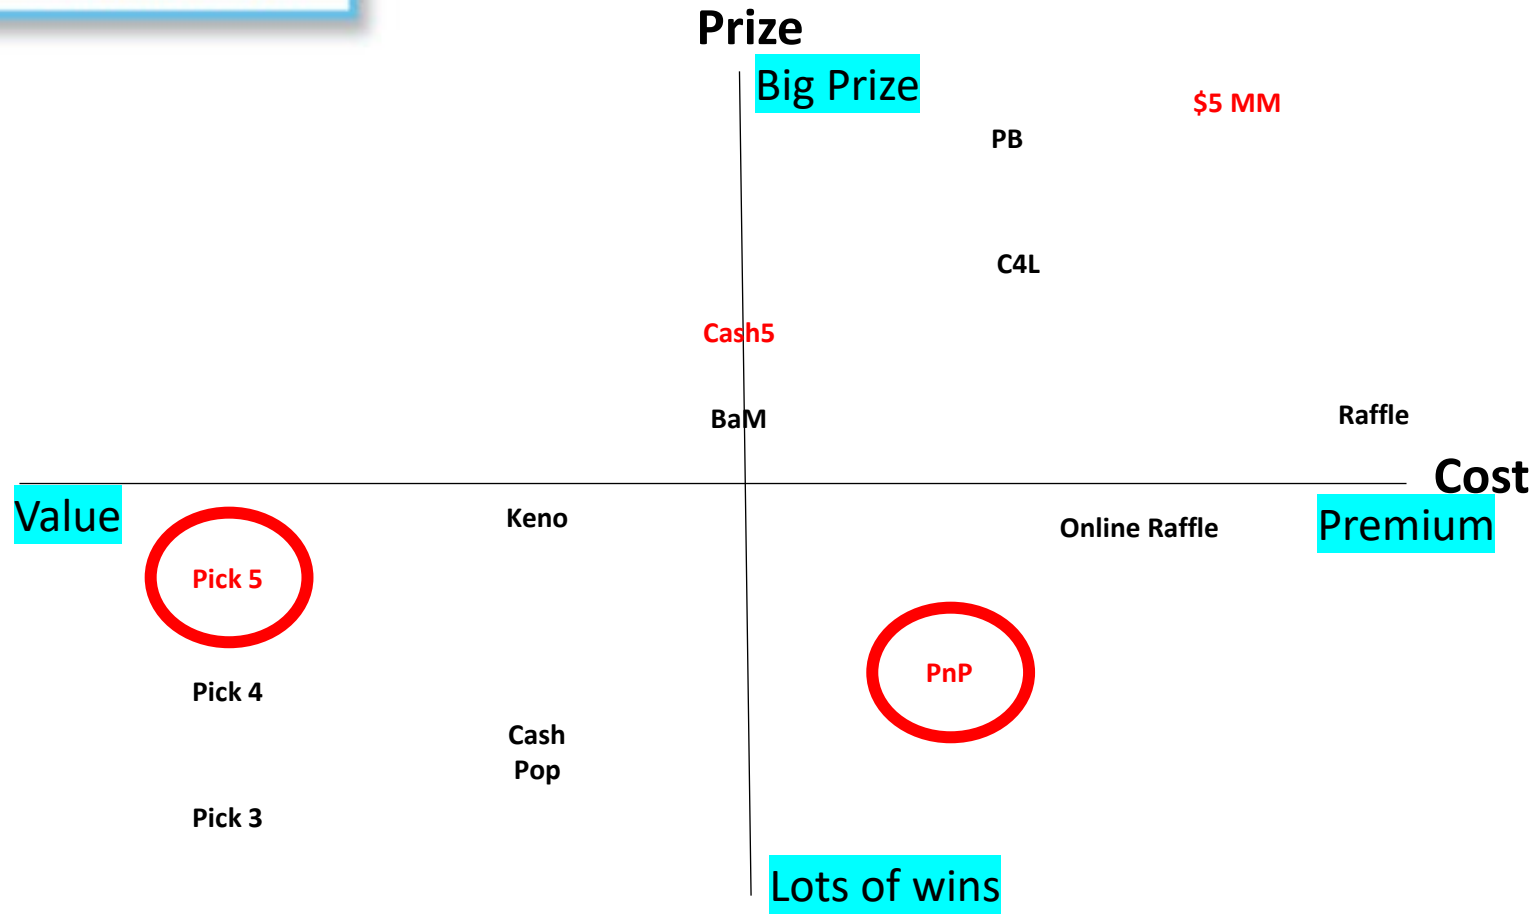

■ 2X THE MONEY ■ 5X THE MONEY ■ 10X THE MONEY ■ 20X THE MONEY ■ 50X THE MONEY ■ 100X THE MONEY

\$10 Crossword

\$5 Crossword

Blackjack

Lower Price Point Availability

\$1 Scratchers

\$2 Scratchers

Licensed Properties

Luke Combs

252K entries

148K entries from the Scratcher

105K entries from the Online Instant Game

33K unique players entered

1,329 new registrants

Public Domain

Online Acquisition

Game Expansion

Portfolio Analysis

Daily Games

Print 'n Play

Online Innovation

Jackpot Spectacular

Date	Game Name	Total Wagers
07/29/2023	Jackpot Spectacular	\$2,876,995.00
07/28/2023	Jackpot Spectacular	\$2,634,031.50
07/27/2023	Jackpot Spectacular	\$2,580,872.50
01/20/2023	The Lamp	\$2,563,364.00
06/02/2023	The Lamp	\$2,361,994.50
03/15/2023	Bison Stampede	\$2,353,085.00
12/16/2022	The Lamp	\$2,336,655.50
05/18/2023	The Lamp	\$2,211,467.00
12/31/2022	The Lamp	\$2,197,776.00
07/14/2023	Jackpot Spectacular	\$2,179,366.00