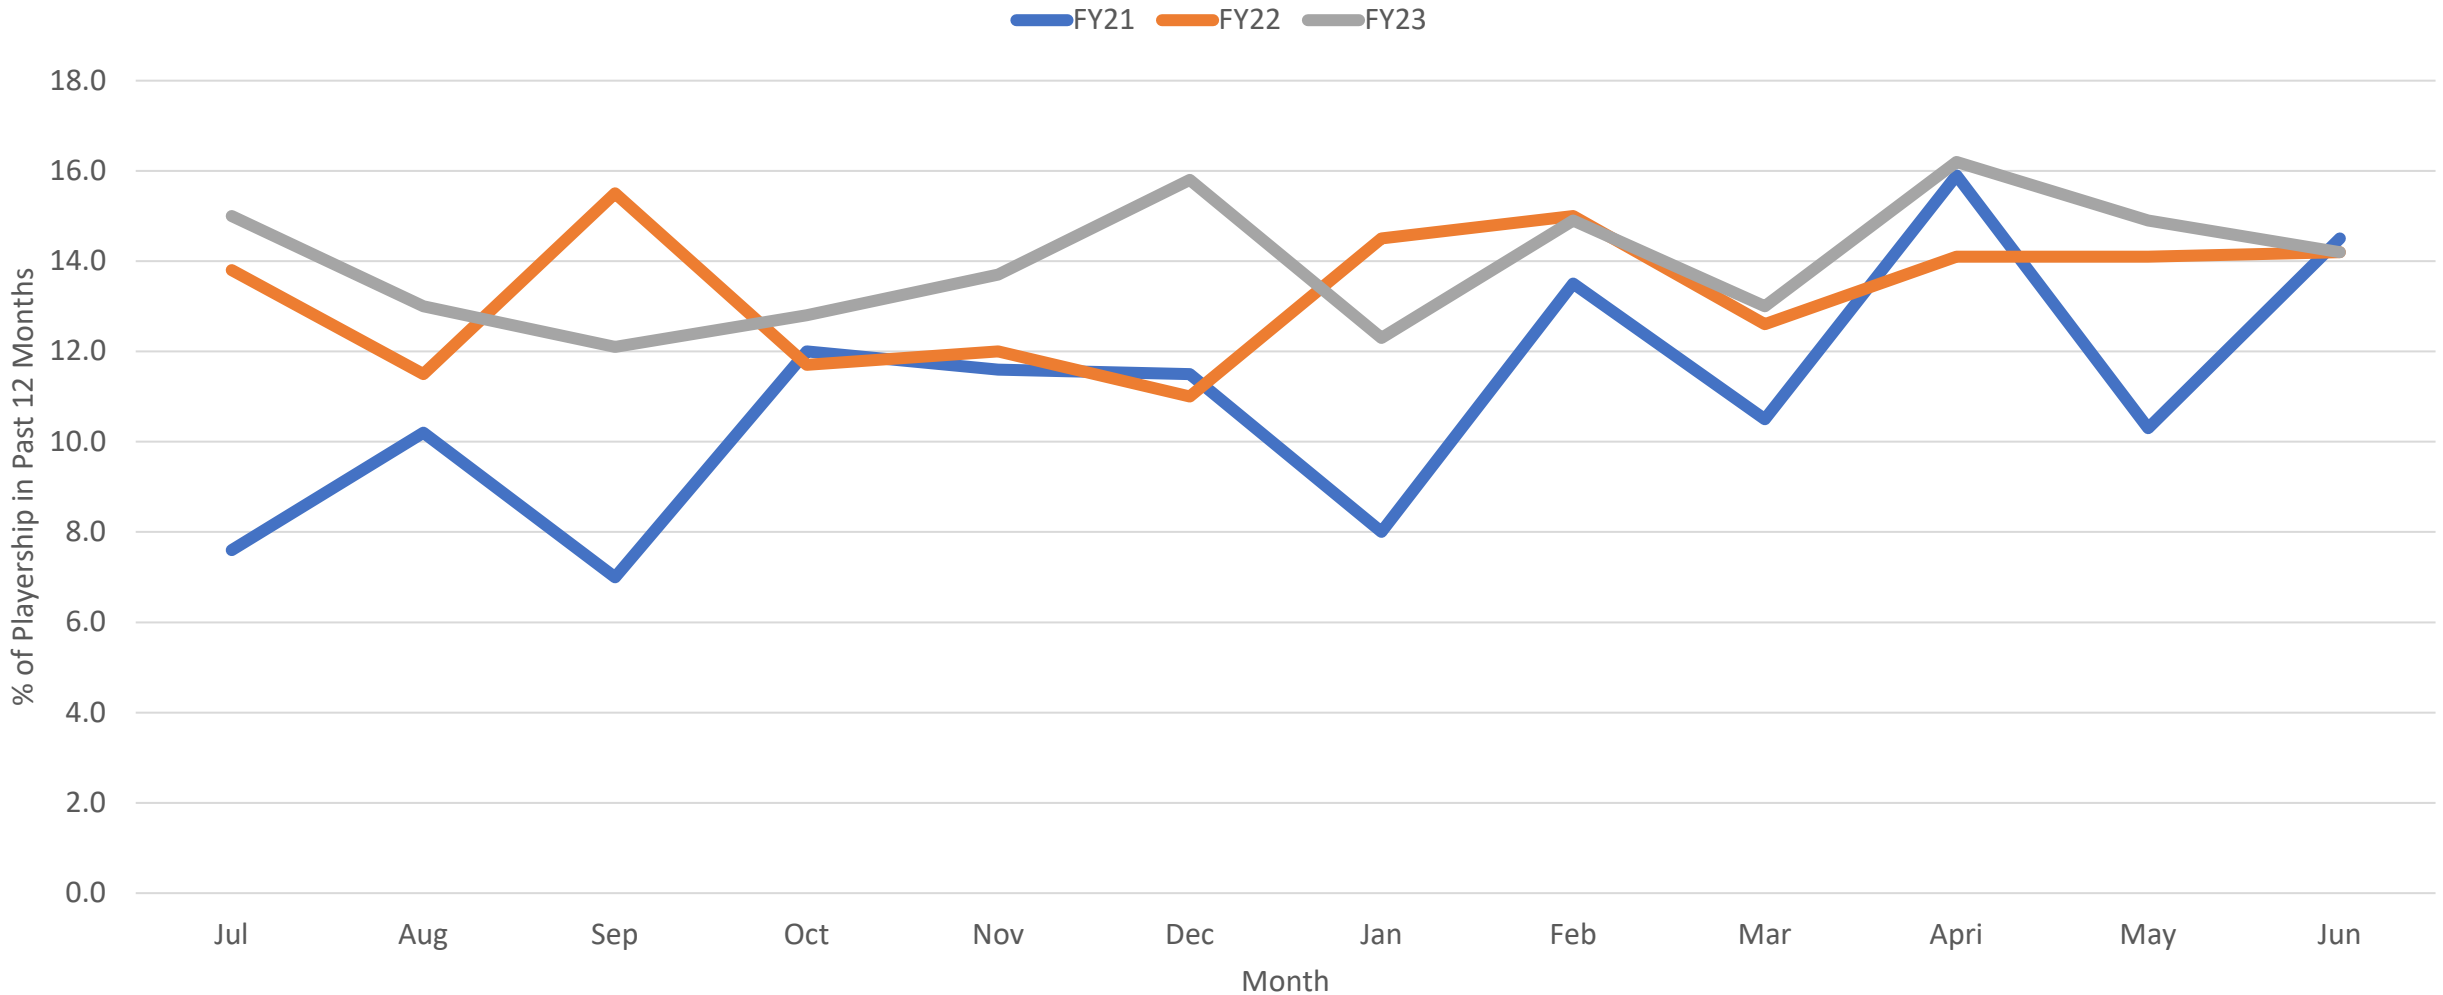

Tracking Study – Instants