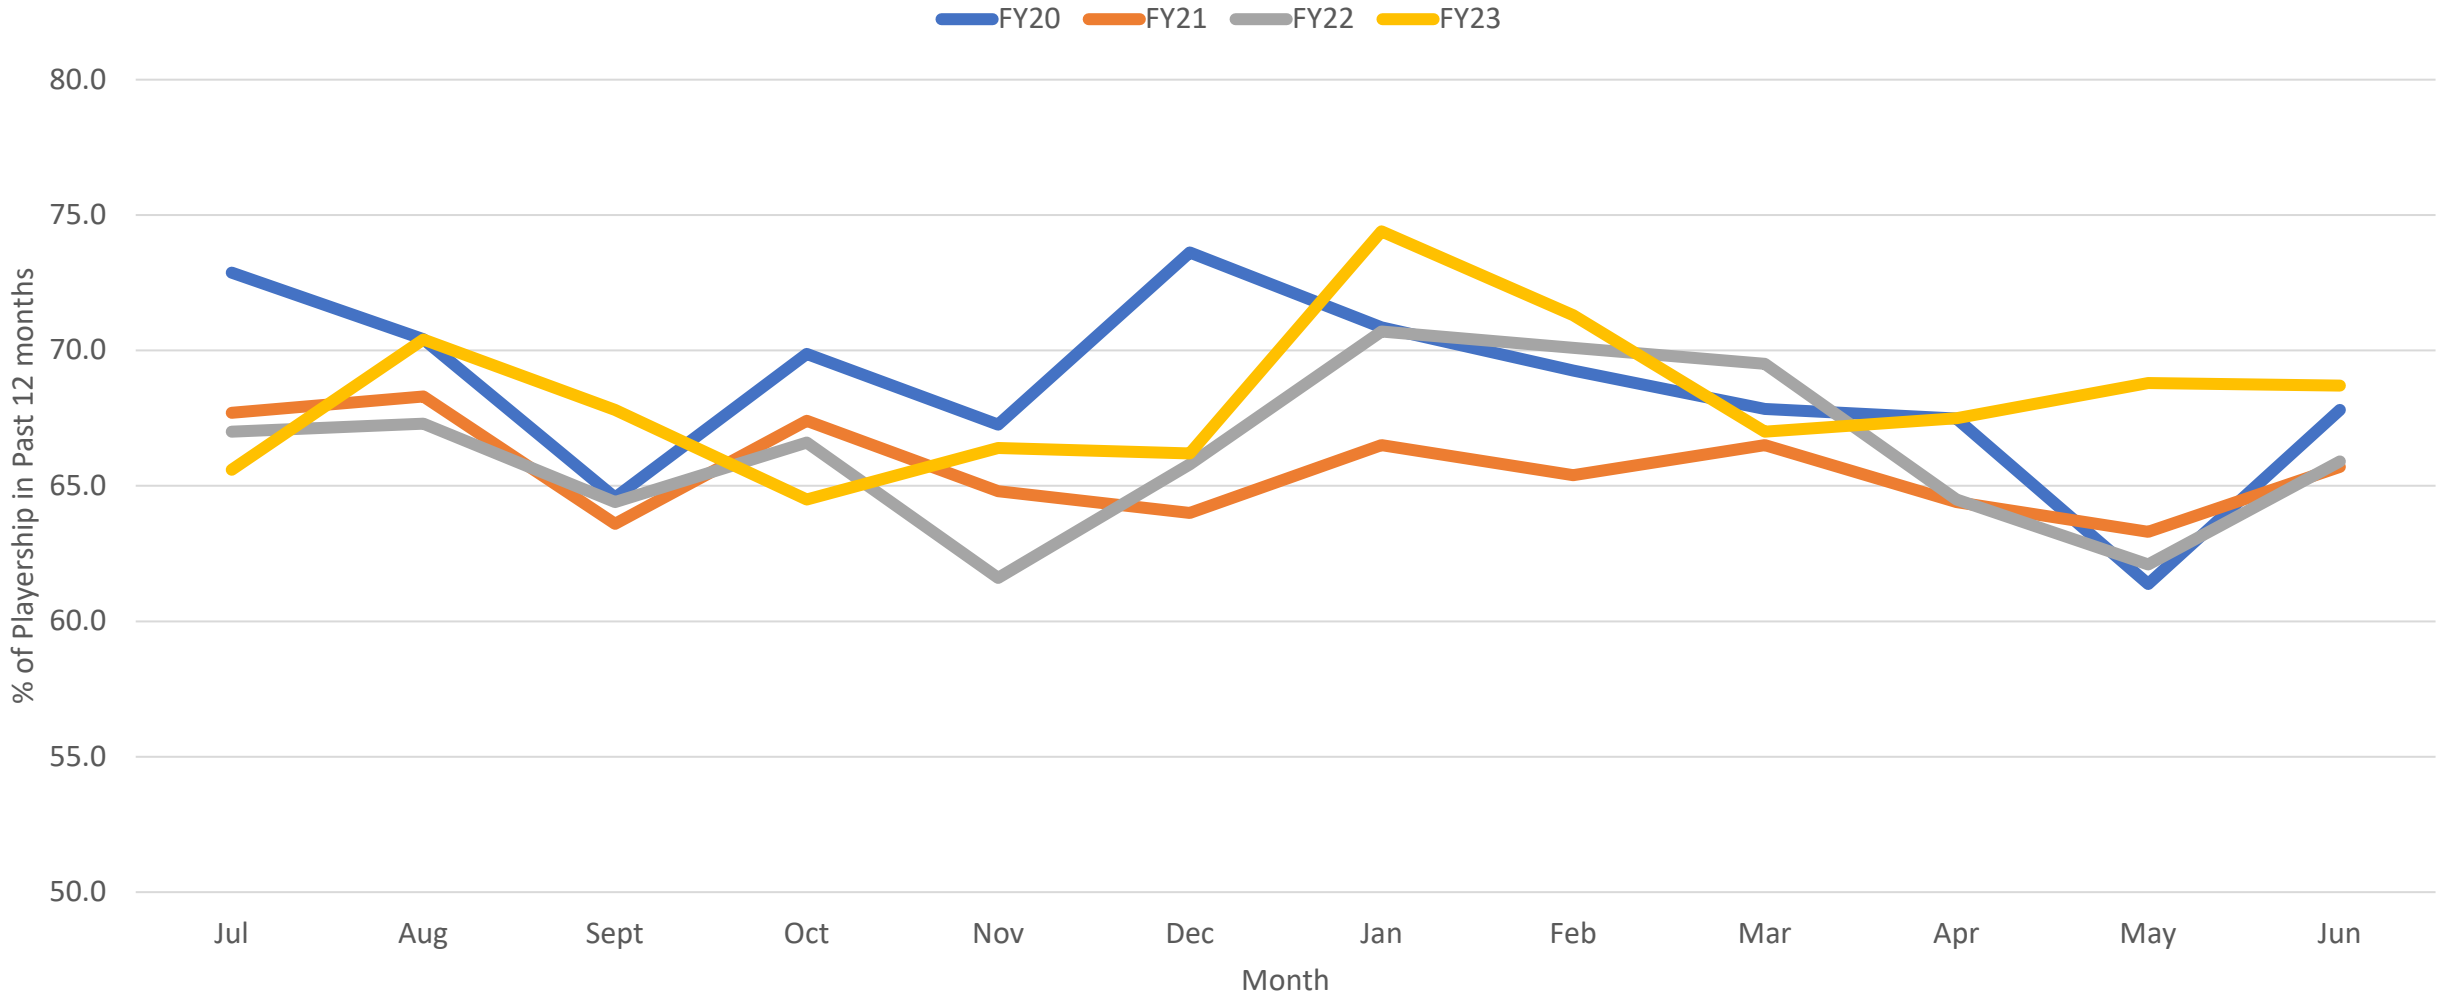

Tracking Study – Instants

Draw Games

Draw Games

Tracking Study – All Games

How did we
accomplish this?

FY23 Tactics

Core Games Maintenance

X The Money

■ 2X THE MONEY ■ 5X THE MONEY ■ 10X THE MONEY ■ 20X THE MONEY ■ 50X THE MONEY ■ 100X THE MONEY

\$10 Crossword

\$5 Crossword

Blackjack

Lower Price Point Availability

\$1 Scratchers

\$2 Scratchers

Licensed Properties