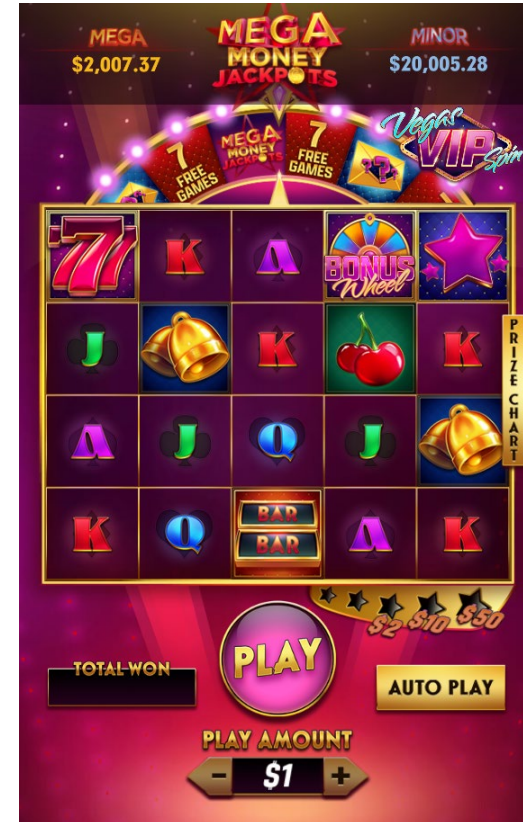

Research

Segmentation

- Classic Uncles
- Instantaneous Hopefuls
- Online Social Risk Takers
- Connected Loyal Dreamers
- Ordinary Gamblers

Scratcher Research

Games Roadmap

September Online & PnP

Shirley Holmes

\$3 Lucky Symbols Loteria

\$2 VIP Spins

October Scratchers

\$1 Monster Cash

\$2 Win It All

\$5 Cash to Go!

\$10 Mega Money Multiplier

October Online & PnP