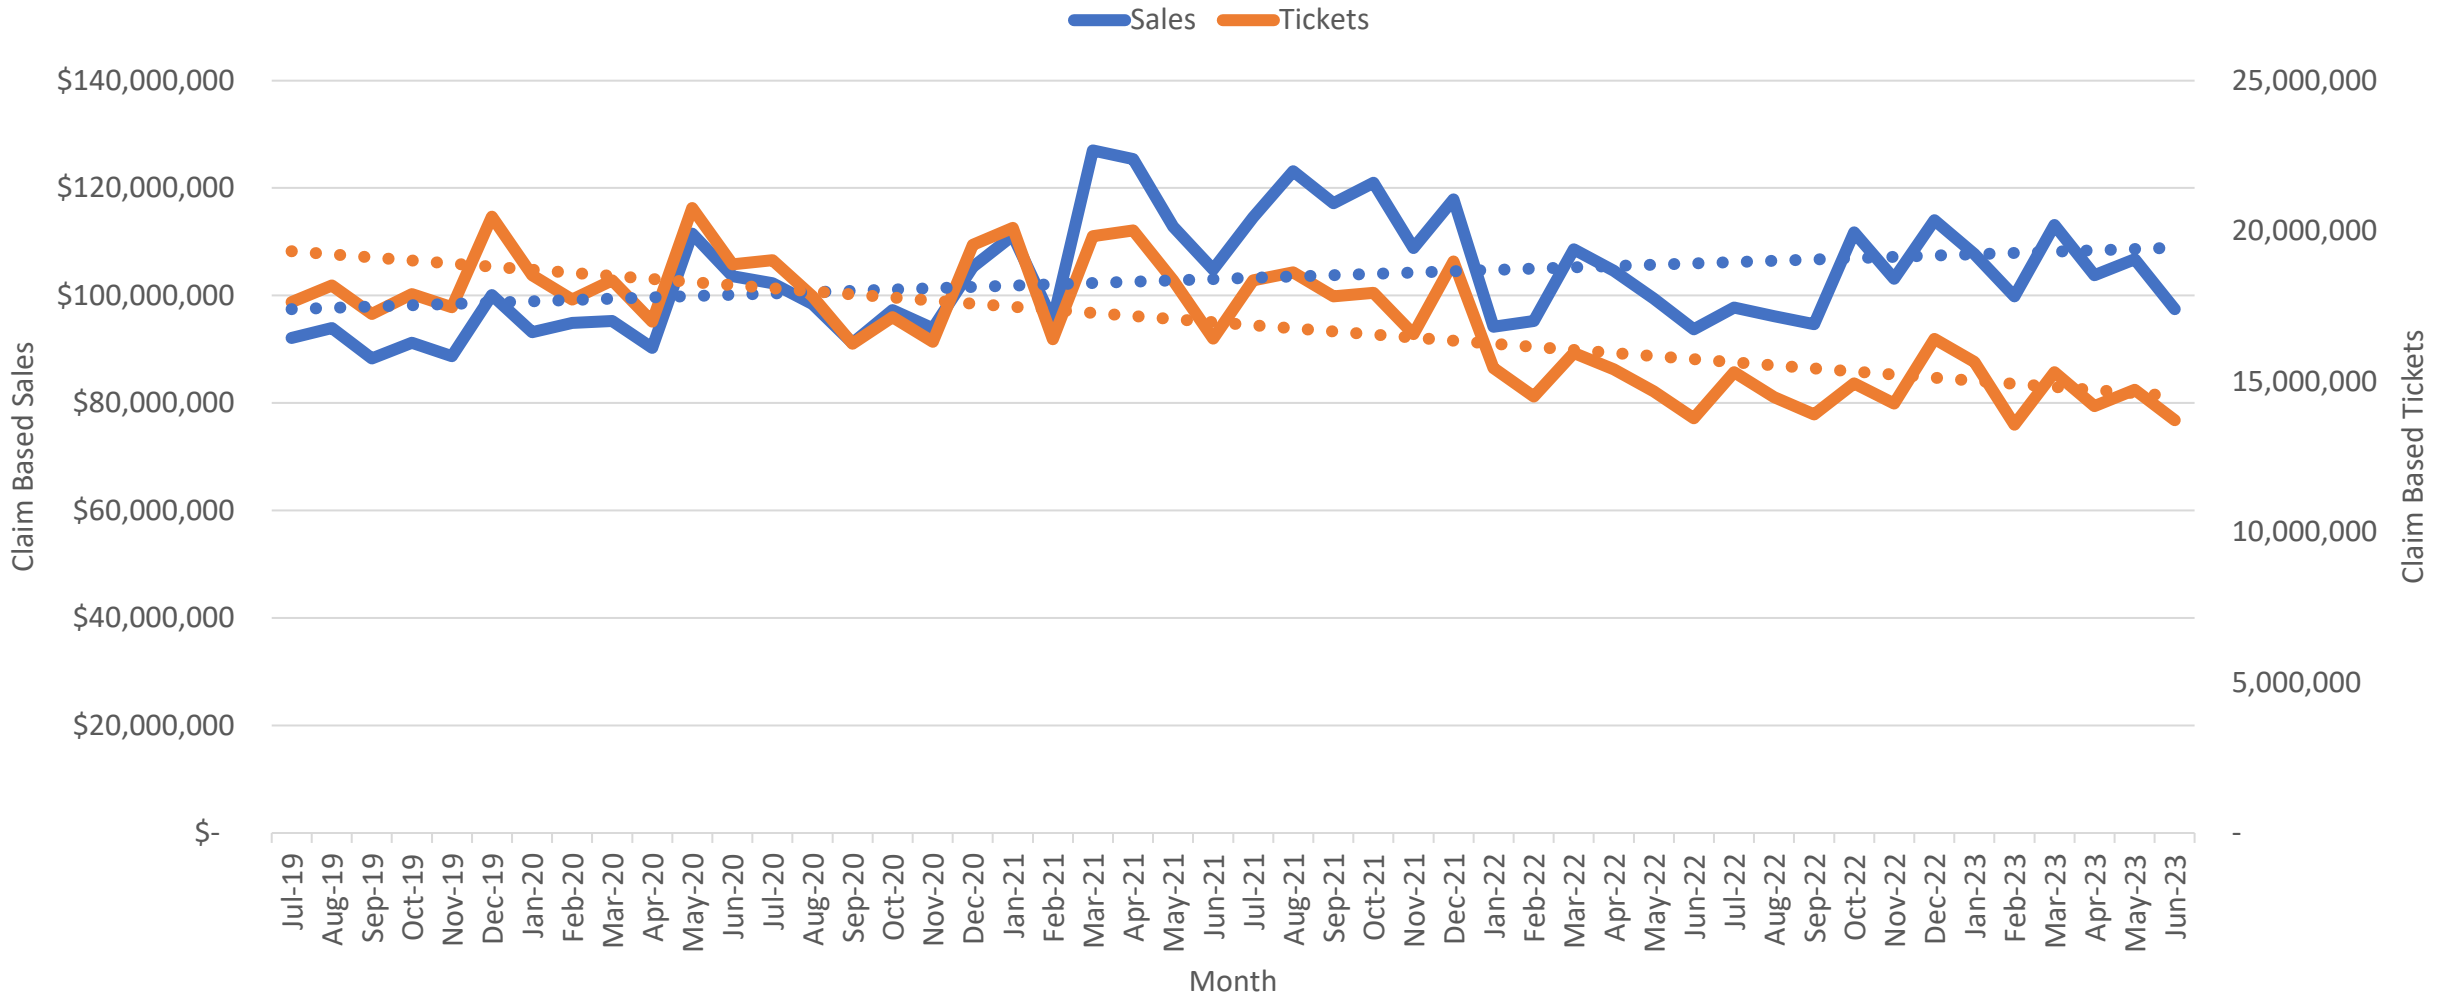

35 YEARS AND
COUNTING.

VIRGINIA LOTTERY

Games Strategy Breakout

What did we
accomplish in FY23?

Scratcher Sales

Tracking Study – Scratchers

Scratchers

Online Instant Games

■ 2X THE MONEY ■ 5X THE MONEY ■ 10X THE MONEY ■ 20X THE MONEY ■ 50X THE MONEY ■ 100X THE MONEY

\$10 Crossword

\$5 Crossword

Blackjack

Lower Price Point Availability

\$1 Scratchers

\$2 Scratchers

Licensed Properties