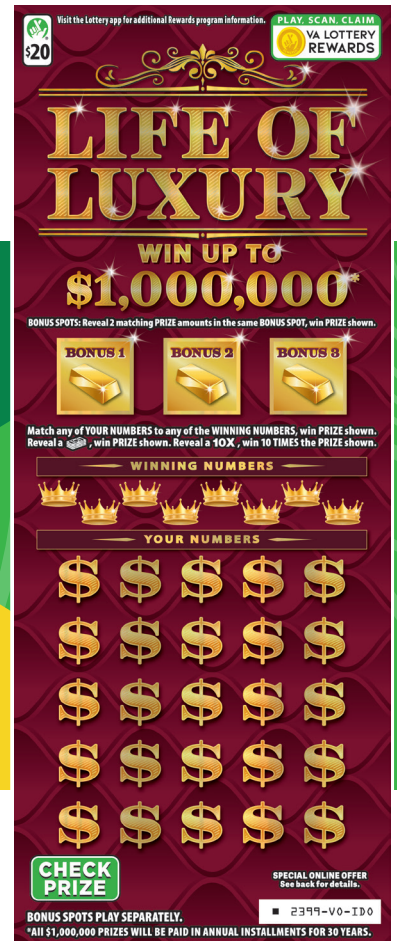

Draw Date: May 19, 2026

JOHN DEERE® MOWER

Entries accepted April 27, 2026,
through May 24, 2026

Draw Date: May 26, 2026

For details about Virginia Lottery Rewards, visit the Virginia Lottery app or valottery.com.
Odds of winning a prize in a Rewards drawing depend on the total number of entries received.

If you have any questions, contact your sales representative.

new may scratchers

ACTIVATE AND PUT OUT FOR SALE ON MAY 5

\$2

#2397

LOADED WITH \$100s

The entire game is packed with \$100 prizes!

TICKET SIZE: 4" X 4"